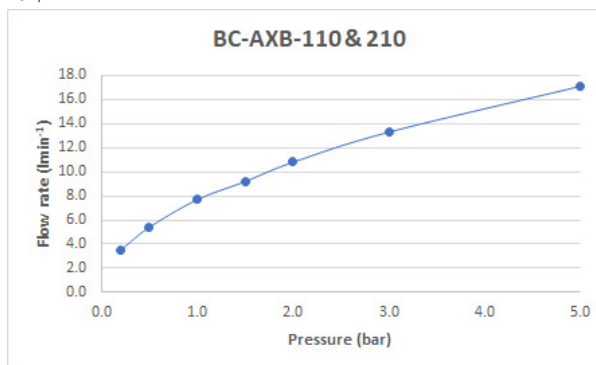

SPECIFICATION SHEET

COLLECTION: AXBRIDGE

PRODUCT CODE: BC-AXB-210-BN

DESCRIPTION:

Axbridge
mono bidet mixer
deck mounted
with pop-up waste
lever handles
with water flow straightener
cold ceramic cartridge FL-501-RTC
hot ceramic cartridge FL-501-LTC
2 x 1/2" x 400mm flexipipe connections
deck mount drill hole diameter 35mm
minimum operating pressure 0.2 bar LP

FINISH:

Bright Nickel

MINIMUM OPERATING PRESSURE:

0.2 bar LP

FLOW RATE AT 3.0 BAR FLOW PRESSURE:

13 l/min

BOOTH & Co.
ENGLAND

Timeless Design. Pioneering Performance.