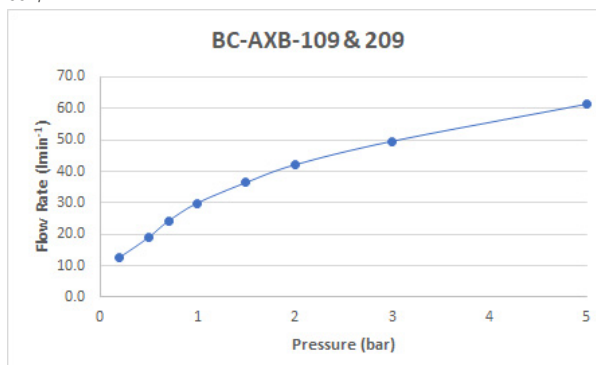

SPECIFICATION SHEET

COLLECTION: AXBRIDGE

PRODUCT CODE: BC-AXB-209-CP

DESCRIPTION:

Axbridge
3 hole basin mixer
wall mounted
lever handles
with water flow straightener
cold ceramic cartridge FL-501-RTC
hot ceramic cartridge FL-501-LTC
2 x 1/2" inlets
min-max wall mount 56-81mm
minimum operating pressure 0.2 bar LP

FINISH:

Chrome

FLOW REGULATOR:

FR-106/6-PLA

MINIMUM OPERATING PRESSURE:

0.2 bar LP

FLOW RATE AT 3.0 BAR FLOW PRESSURE:

50 l/min