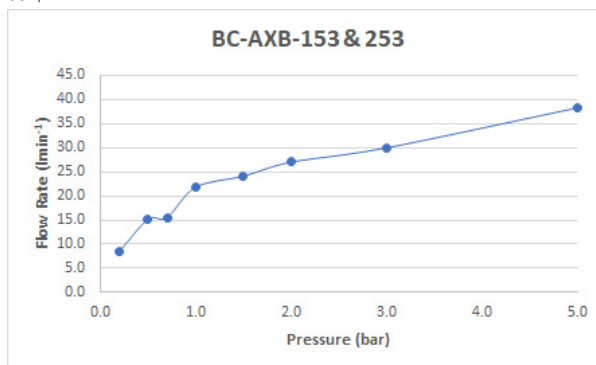

# SPECIFICATION SHEET

**COLLECTION:** AXBRIDGE

**PRODUCT CODE:** BC-AXB-153-BN

**DESCRIPTION:**

Axbridge  
Bridge Kitchen Mixer  
pillar mounted  
cross handles  
with water flow straightener  
cold ceramic cartridge FL-501-RTC  
hot ceramic cartridge FL-501-LTC  
2 x 1/2" threaded inlet  
deck mount drill hole diameter 22mm  
minimum operating pressure 0.2 bar

**FINISH:**

Bright Nickel

**MINIMUM OPERATING PRESSURE:**

0.2 bar LP

**FLOW RATE AT 3.0 BAR FLOW PRESSURE:**

38 l/min