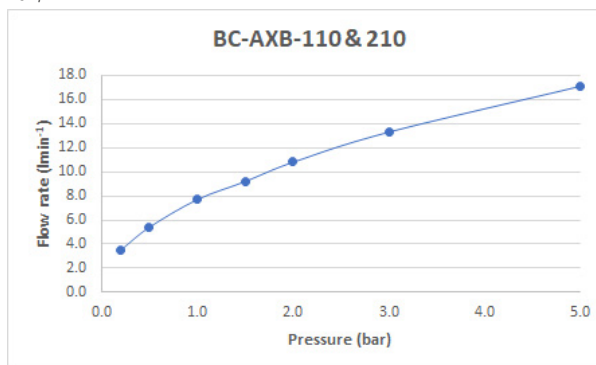

SPECIFICATION SHEET

COLLECTION: AXBRIDGE

PRODUCT CODE: BC-AXB-110-CP

DESCRIPTION:

Axbridge
mono bidet mixer
deck mounted
with pop-up waste
cross handles
with water flow straightener
cold ceramic cartridge FL-501-RTC
hot ceramic cartridge FL-501-LTC
2 x 1/2" x 400mm flexipipe connections
deck mount drill hole diameter 35mm
minimum operating pressure 0.2 bar LP

FINISH:

Chrome

MINIMUM OPERATING PRESSURE:

0.2 bar LP

FLOW RATE AT 3.0 BAR FLOW PRESSURE:

13 l/min

BOOTH & Co.
ENGLAND

Timeless Design. Pioneering Performance.