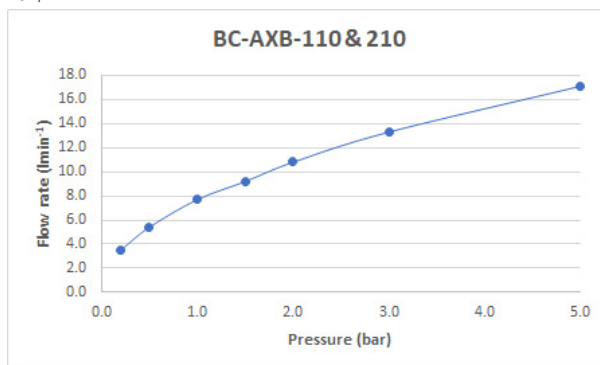

FLOW RATE AT 3.0 BAR FLOW PRESSURE:

13 l/min

BOOTH & Co.
ENGLAND

Timeless Design. Pioneering Performance.

Your journey to distinction awaits.

01934 744466 | sales@vado.com | www.vado.com/booth-and-co