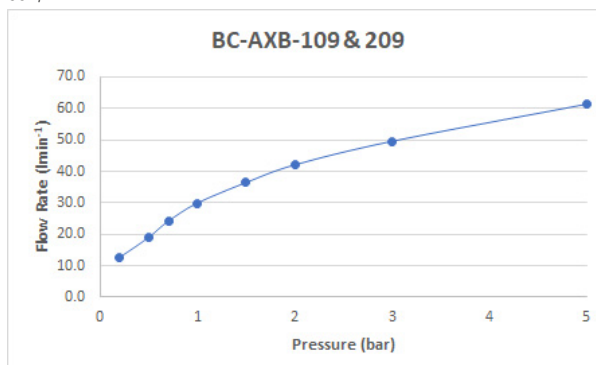

# SPECIFICATION SHEET

**COLLECTION:** AXBRIDGE

**PRODUCT CODE:** BC-AXB-109-CP

**DESCRIPTION:**

Axbridge  
3 hole basin mixer  
wall mounted  
cross handles  
with water flow straightener  
cold ceramic cartridge FL-501-RTC  
hot ceramic cartridge FL-501-LTC  
2 x 1/2" inlets  
min-max wall mount 56-81mm  
minimum operating pressure 0.2 bar LP

**FINISH:**

Chrome

**FLOW REGULATOR:**

FR-106/6-PLA

**MINIMUM OPERATING PRESSURE:**

0.2 bar LP

**FLOW RATE AT 3.0 BAR FLOW PRESSURE:**

50 l/min