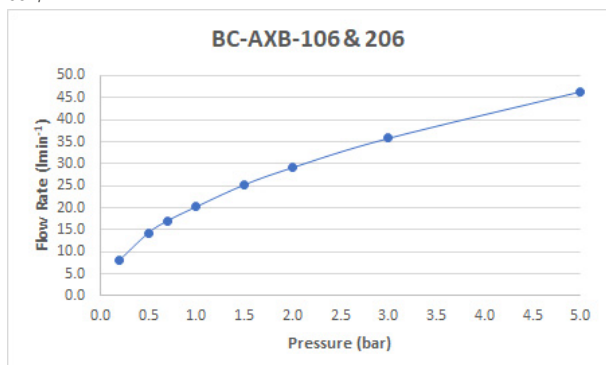

# SPECIFICATION SHEET

**COLLECTION:** AXBRIDGE

**PRODUCT CODE:** BC-AXB-106-CP

**DESCRIPTION:**

Axbridge  
basin pillar taps  
deck mounted  
cross handles  
with water flow straightener  
cold ceramic cartridge FL-501-RTC  
hot ceramic cartridge FL-501-LTC  
1/2" threaded tail connections  
deck mount drill hole diameter 22mm  
minimum operating pressure 0.2 bar LP

**FINISH:**

Chrome

**FLOW REGULATOR:**

FR-106/5-PLA

**MINIMUM OPERATING PRESSURE:**

0.2 bar LP

**FLOW RATE AT 3.0 BAR FLOW PRESSURE:**

36 l/min