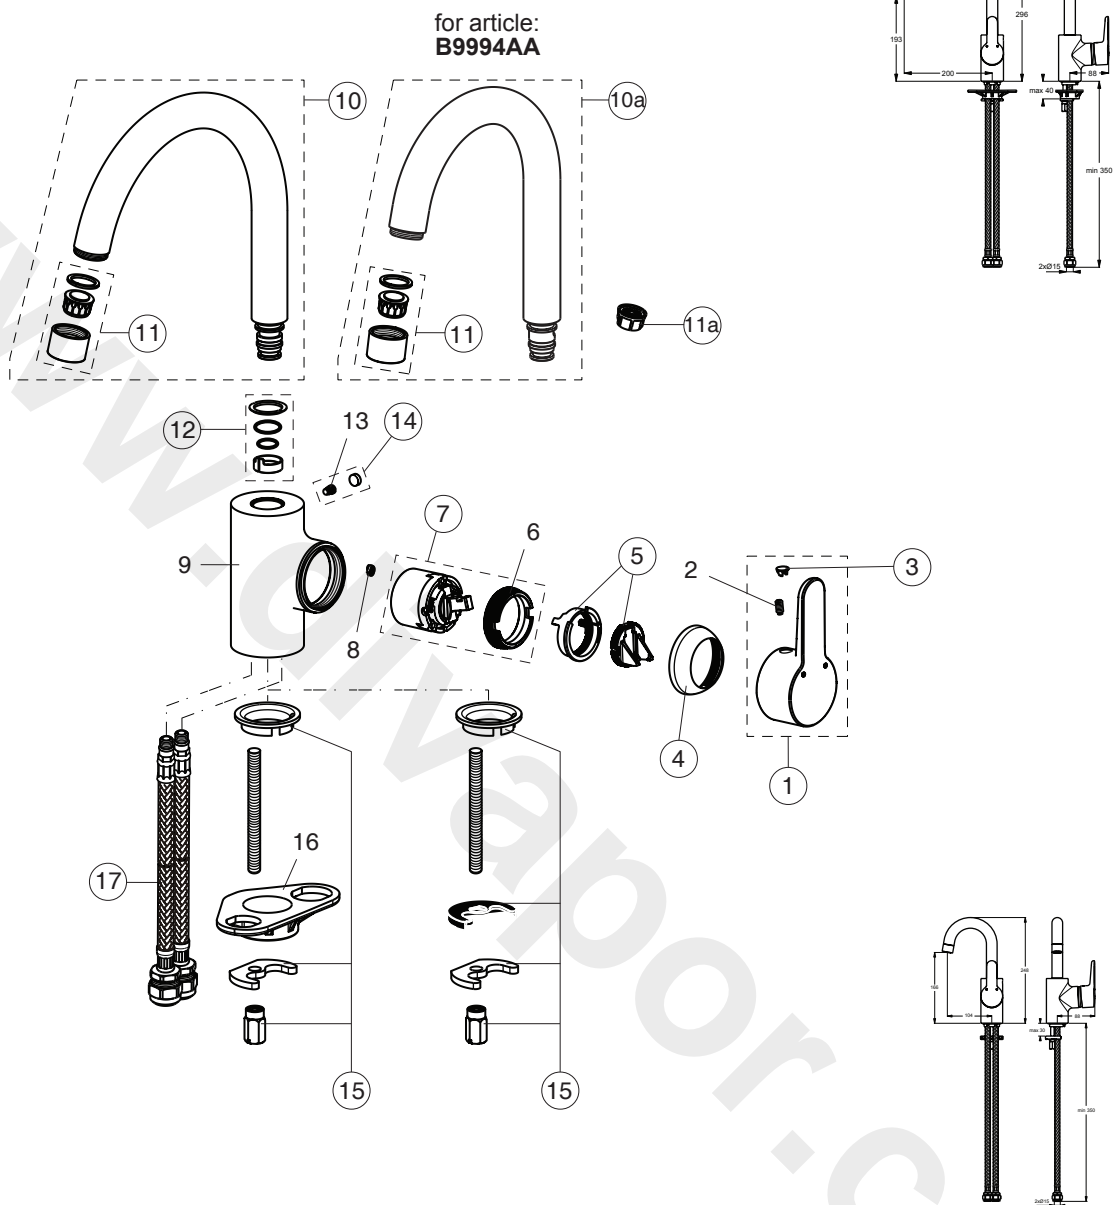

CONCEPT BLUE (B9993AA;B9994AA)

Pos.	Signify	Spare parts-Nr.	Quantity	Pos.	Signify	Spare parts-Nr.	Quantity
1	Lever,w/logo ISI-compl.	B961012AA	1 Pcs.	13	Screw M5x5.5		1 Pcs.
2	Screw M5x10		1 Pcs.	14	Screw and cap-compl.	B960297AA	1 Pcs.
3	Cap decorative	B960473AA	1 Pcs.	15	Connecting set	B960608NU	1 Pcs.
4+pos.6	Cap	B960862AA	1 Pcs.	16	U plate support bracket fixing kit		1 Pcs.
5	Eco click set D40	B960477NU	1 Pcs.	17	Flex pexhose G1/2 M10x1/Ø15/L380mm	B960511NU	1 Pcs.
6	Screw M43x1.5 M41x1.5		1 Pcs.				
7	Cartridge Ø40mm	B960863NU	1 Pcs.				
8	Pin		1 Pcs.				
9	Body		1 Pcs.				
10	Tub.spout R200mm	B961019AA	1 Pcs.				
10a	Tub.spout R145mm	B961020AA	1 Pcs.				
11	Aerator M22x1/ 5l/m	B961021AA	1 Pcs.				
11a	Flow straightener M22/M24	A962713NU	1 Pcs.				
12	Sealing set for tub.spout	B960295NU	1 Pcs.				