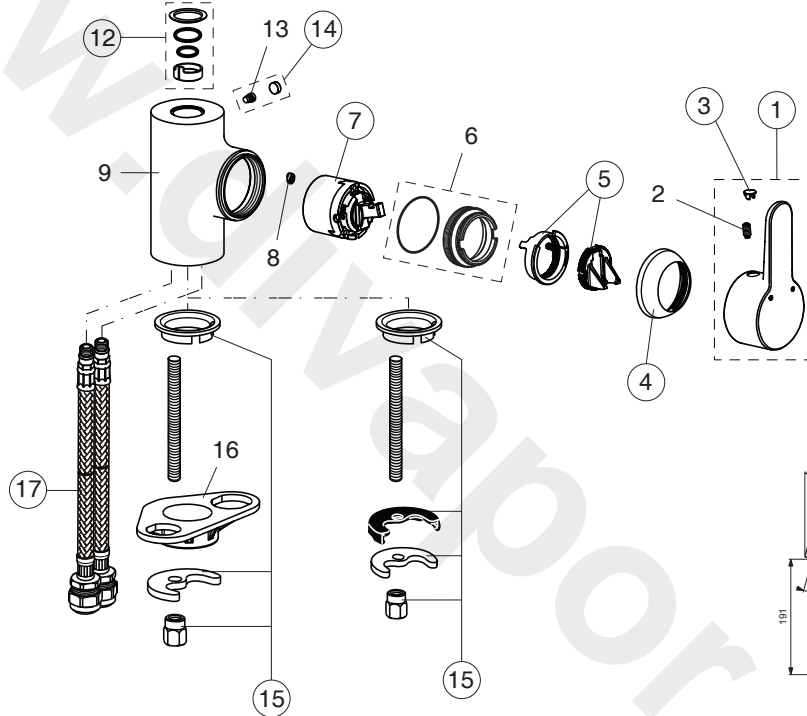

CONCEPT BLUE

B9993AA

B9994AA

| Pos. | Signify | Spare parts-Nr. | Quantity | Pos. | Signify | Spare parts-Nr. | Quantity |
|---------|---------------------------|-----------------|----------|------|-------------------------------------|-----------------|----------|
| 1 | Lever,w/logo ISI-compl. | B961012AA | 1 Pcs. | 13 | Screw M5x5.5 | | 1 Pcs. |
| 2 | Screw M5x10 | | 1 Pcs. | 14 | Screw and cap-compl. | B960297AA | 1 Pcs. |
| 3 | Cap decorative | B960473AA | 1 Pcs. | 15 | Connecting set | B960608NU | 1 Pcs. |
| 4+pos.6 | Rosette-compl. | B961113AA | 1 Pcs. | 16 | U plate support bracket fixing kit | | 1 Pcs. |
| 5 | Eco click set ØD40 | B960477NU | 1 Pcs. | 17 | Flex pexhose G1/2 M10x1/ Ø15/L380mm | B960511NU | 1 Pcs. |
| 6 | Screw M41x1.5/M46x1.5 | | 1 Pcs. | | | | |
| 7 | Cartridge Ø40mm | A963785NU | 1 Pcs. | | | | |
| 8 | Pin | | 1 Pcs. | | | | |
| 9 | Body | | 1 Pcs. | | | | |
| 10 | Tub.spout R200mm | B961019AA | 1 Pcs. | | | | |
| 10a | Tub.spout R145mm | B961020AA | 1 Pcs. | | | | |
| 11 | Aerator M22x1/ 5l/m | B961021AA | 1 Pcs. | | | | |
| 11a | Flow straightener M22/M24 | A962713NU | 1 Pcs. | | | | |
| 12 | Sealing set for tub.spout | B960295NU | 1 Pcs. | | | | |