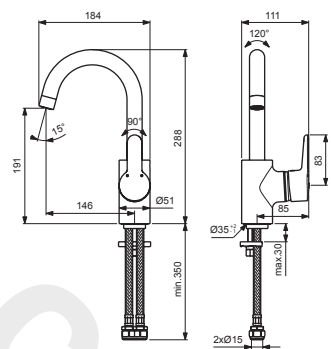

CONCEPT BLUE

B9993AA

B9994AA

| Pos. | Signify | Spare parts-Nr. | Quantity | Pos. | Signify | Spare parts-Nr. | Quantity |
|---------|---------------------------|-----------------|----------|------|-------------------------------------|-----------------|----------|
| 1 | Lever,w/logo ISI-compl. | B961012AA | 1 Pcs. | 13 | Screw M5x5.5 | | 1 Pcs. |
| 2 | Screw M5x10 | | 1 Pcs. | 14 | Screw and cap-compl. | B960297AA | 1 Pcs. |
| 3 | Cap decorative | B960473AA | 1 Pcs. | 15 | Connecting set | B960608NU | 1 Pcs. |
| 4+pos.6 | Rosette-compl. | B961113AA | 1 Pcs. | 16 | U plate support bracket fixing kit | | 1 Pcs. |
| 5 | Eco click set ØD40 | B960477NU | 1 Pcs. | 17 | Flex pexhose G1/2 M10x1/ Ø15/L380mm | B960511NU | 1 Pcs. |
| 6 | Screw M41x1.5/M46x1.5 | | 1 Pcs. | | | | |
| 7 | Cartridge Ø40mm | A963785NU | 1 Pcs. | | | | |
| 8 | Pin | | 1 Pcs. | | | | |
| 9 | Body | | 1 Pcs. | | | | |
| 10 | Tub.spout R200mm | B961019AA | 1 Pcs. | | | | |
| 10a | Tub.spout R145mm | B961020AA | 1 Pcs. | | | | |
| 11 | Aerator M22x1/ 5l/m | B961021AA | 1 Pcs. | | | | |
| 11a | Flow straightener M22/M24 | A962713NU | 1 Pcs. | | | | |
| 12 | Sealing set for tub.spout | B960295NU | 1 Pcs. | | | | |