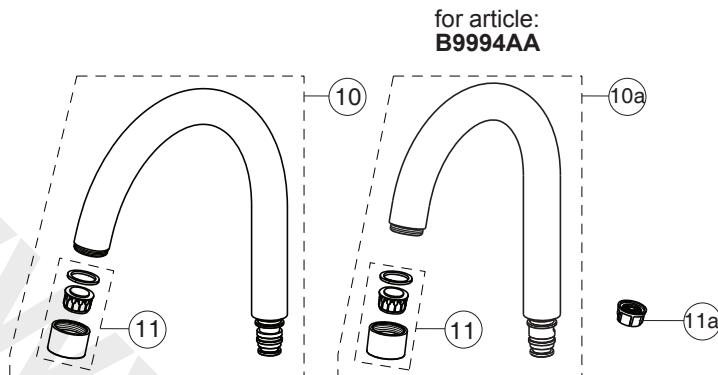

CONCEPT BLUE

B9993AA

B9994AA

| Pos. | Signify | Spare parts-Nr. | Quantity | Pos. | Signify | Spare parts-Nr. | Quantity |
|---------|---------------------------|-----------------|----------|------|-------------------------------------|-----------------|----------|
| 1 | Lever,w/logo ISI-compl. | B961012AA | 1 Pcs. | 13 | Screw M5x5.5 | | 1 Pcs. |
| 2 | Screw M5x10 | | 1 Pcs. | 14 | Screw and cap-compl. | B960297AA | 1 Pcs. |
| 3 | Cap decorative | B960473AA | 1 Pcs. | 15 | Connecting set | B960608NU | 1 Pcs. |
| 4+pos.6 | Rosette-compl. | B961113AA | 1 Pcs. | 16 | U plate support bracket fixing kit | | 1 Pcs. |
| 5 | Eco click set ØD40 | B960477NU | 1 Pcs. | 17 | Flex pexhose G1/2 M10x1/ Ø15/L380mm | B960511NU | 1 Pcs. |
| 6 | Screw M41x1.5/M46x1.5 | | 1 Pcs. | | | | |
| 7 | Cartridge Ø40mm | A963785NU | 1 Pcs. | | | | |
| 8 | Pin | | 1 Pcs. | | | | |
| 9 | Body | | 1 Pcs. | | | | |
| 10 | Tub.spout R200mm | B961019AA | 1 Pcs. | | | | |
| 10a | Tub.spout R145mm | B961020AA | 1 Pcs. | | | | |
| 11 | Aerator M22x1/ 5l/m | B961021AA | 1 Pcs. | | | | |
| 11a | Flow straightener M22/M24 | A962713NU | 1 Pcs. | | | | |
| 12 | Sealing set for tub.spout | B960295NU | 1 Pcs. | | | | |