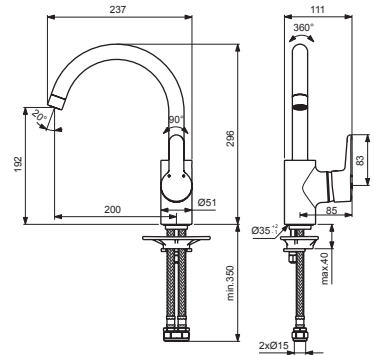

CONCEPT BLUE

B9993AA

B9994AA

| Pos. | Signify | Spare parts-Nr. | Quantity | Pos. | Signify | Spare parts-Nr. | Quantity |
|---------|---------------------------|-----------------|----------|------|-------------------------------------|-----------------|----------|
| 1 | Lever,w/logo ISI-compl. | B961012AA | 1 Pcs. | 13 | Screw M5x5.5 | | 1 Pcs. |
| 2 | Screw M5x10 | | 1 Pcs. | 14 | Screw and cap-compl. | B960297AA | 1 Pcs. |
| 3 | Cap decorative | B960473AA | 1 Pcs. | 15 | Connecting set | B960608NU | 1 Pcs. |
| 4+pos.6 | Rosette-compl. | B961113AA | 1 Pcs. | 16 | U plate support bracket fixing kit | | 1 Pcs. |
| 5 | Eco click set ØD40 | B960477NU | 1 Pcs. | 17 | Flex pexhose G1/2 M10x1/ Ø15/L380mm | B960511NU | 1 Pcs. |
| 6 | Screw M41x1.5/M46x1.5 | | 1 Pcs. | | | | |
| 7 | Cartridge Ø40mm | A963785NU | 1 Pcs. | | | | |
| 8 | Pin | | 1 Pcs. | | | | |
| 9 | Body | | 1 Pcs. | | | | |
| 10 | Tub.spout R200mm | B961019AA | 1 Pcs. | | | | |
| 10a | Tub.spout R145mm | B961020AA | 1 Pcs. | | | | |
| 11 | Aerator M22x1/ 5l/m | B961021AA | 1 Pcs. | | | | |
| 11a | Flow straightener M22/M24 | A962713NU | 1 Pcs. | | | | |
| 12 | Sealing set for tub.spout | B960295NU | 1 Pcs. | | | | |