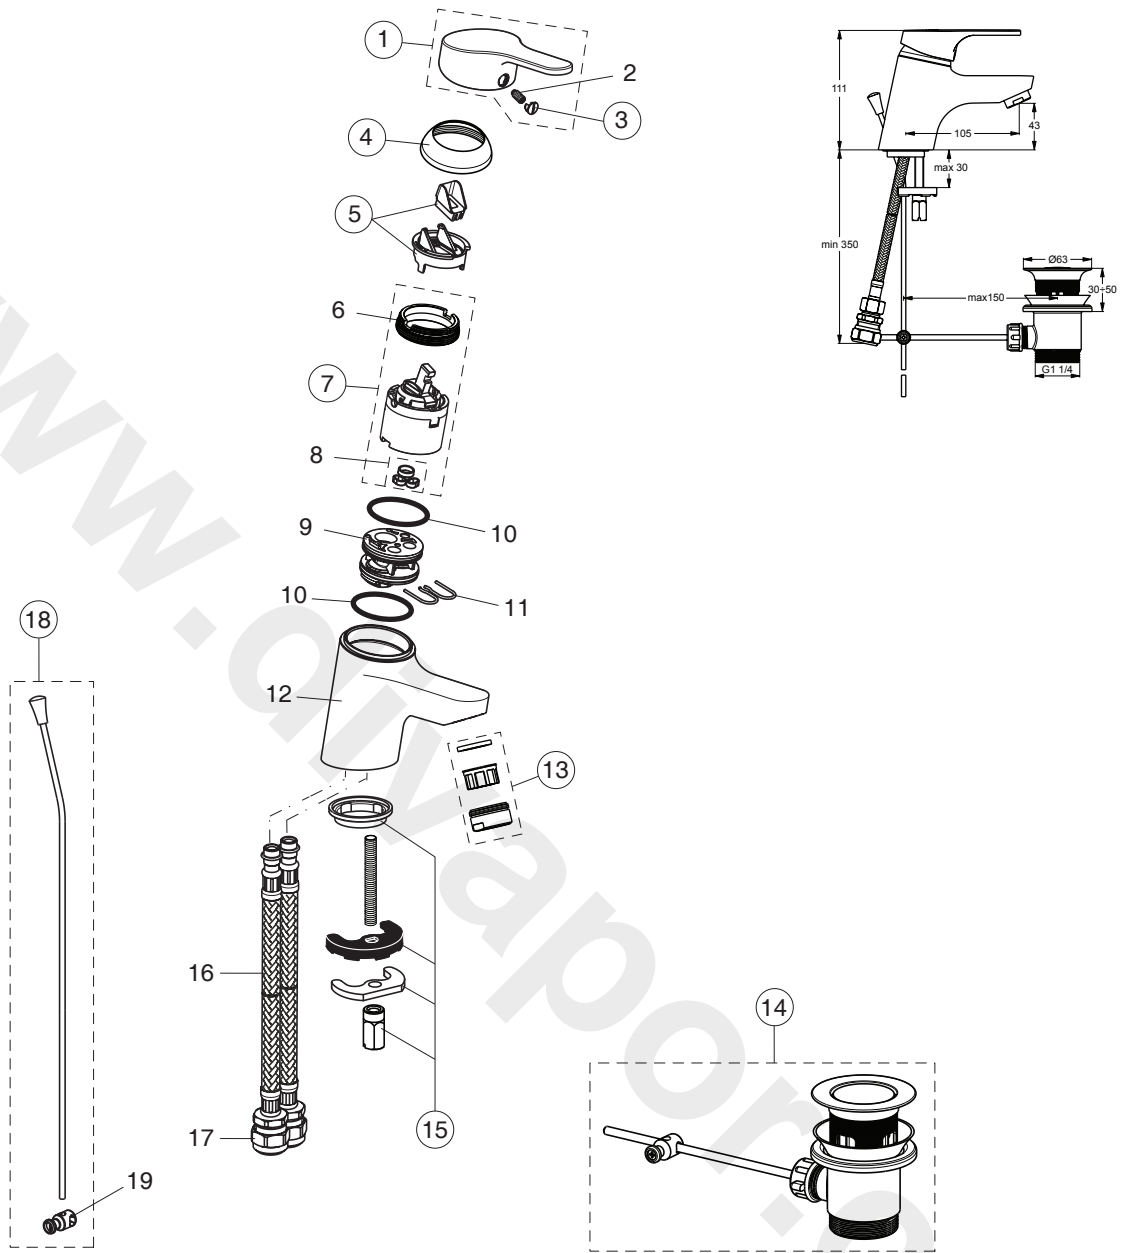

ALTO (B9977AA)

Pos.	Signify	Spare parts-Nr.	Quantity	Pos.	Signify	Spare parts-Nr.	Quantity
1	Lever,w/logo ISI	B960755AA	1 Pcs.	15	Connecting set	A964520NU	1 Set
2	Screw M5x10		1 Pcs.	16	Flex hose F3/8, D10.5/L445		2 Pcs.
3	Cap(Blue/Red)	A963054NU	1 Pcs.	17	Connector-set G3/8,Ø15		1 Set
4+6	Cap	B960862AA	1 Pcs.	18	Pull-up rod-compl.	B960691AA	1 Set
5	Eco click set D40	B960477NU	1 Pcs.	19	Pop up waste shackle		1 Pcs.
6	Screw M43x1.5 M41x1.5		1 Pcs.				
7	Cartridge Ø40,high-flow	B960775NU	1 Pcs.				
8	O-Ring-set		1 Set				
9	Manifold		1 Pcs.				
10	O-Ring Ø35x2		2 Pcs.				
11	Clip		2 Pcs.				
12	Body basin		1 Pcs.				
13	Nozzle	A961625AA	1 Pcs.				
14	Pop-up ass.	B960853AA	1 Pcs.				