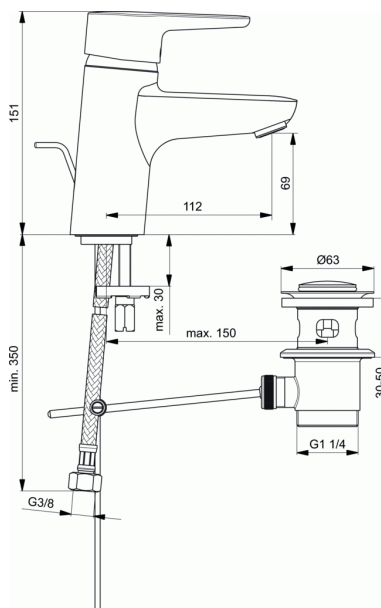

## One-hole basin mixer

### One-hole basin mixer

- Easy-Fix fixation
- Centering & Sealing Ring
- Flexible hoses G3/8" for water supply system connection (PEX hoses - antibacterial)
- 40 mm IS cartridge with hot water limiter, with Click
- Metal pop-up waste
- Metal handle with red and blue indicator
- Cascade aerator with 5 l/min flow rate limiter
- Comply with EN817
- BLUE Technology