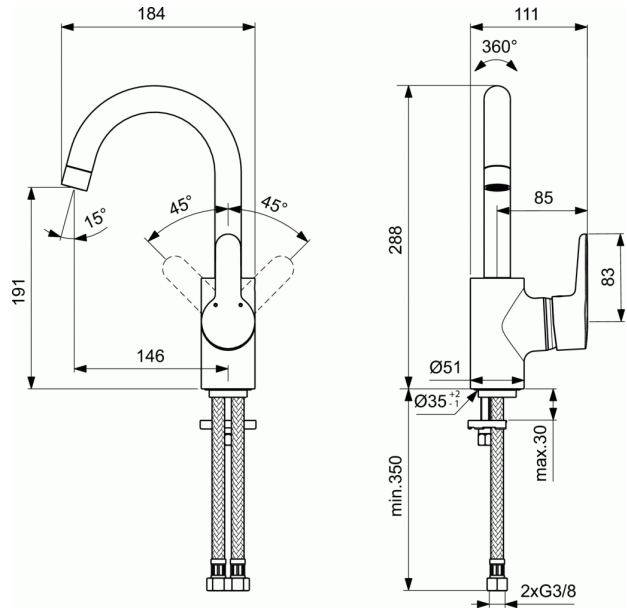

## One-hole basin mixer with tubular spout

### One-hole basin mixer with tubular spout

- Easy-fix fixation
- Centering & Sealing Ring
- Flexible hoses G3/8" for water supply system connection (PEX hoses - antibacterial)
- 40 mm IS cartridge with hot water limiter, with Click
- Turnable tubular spout R145 mm; limitation 120°
- Metal handle with red and blue indicator
- Cascade aerator M22x1
- Comply with EN817

### VARIANTS

One-hole basin mixer with tubular spout

B0112