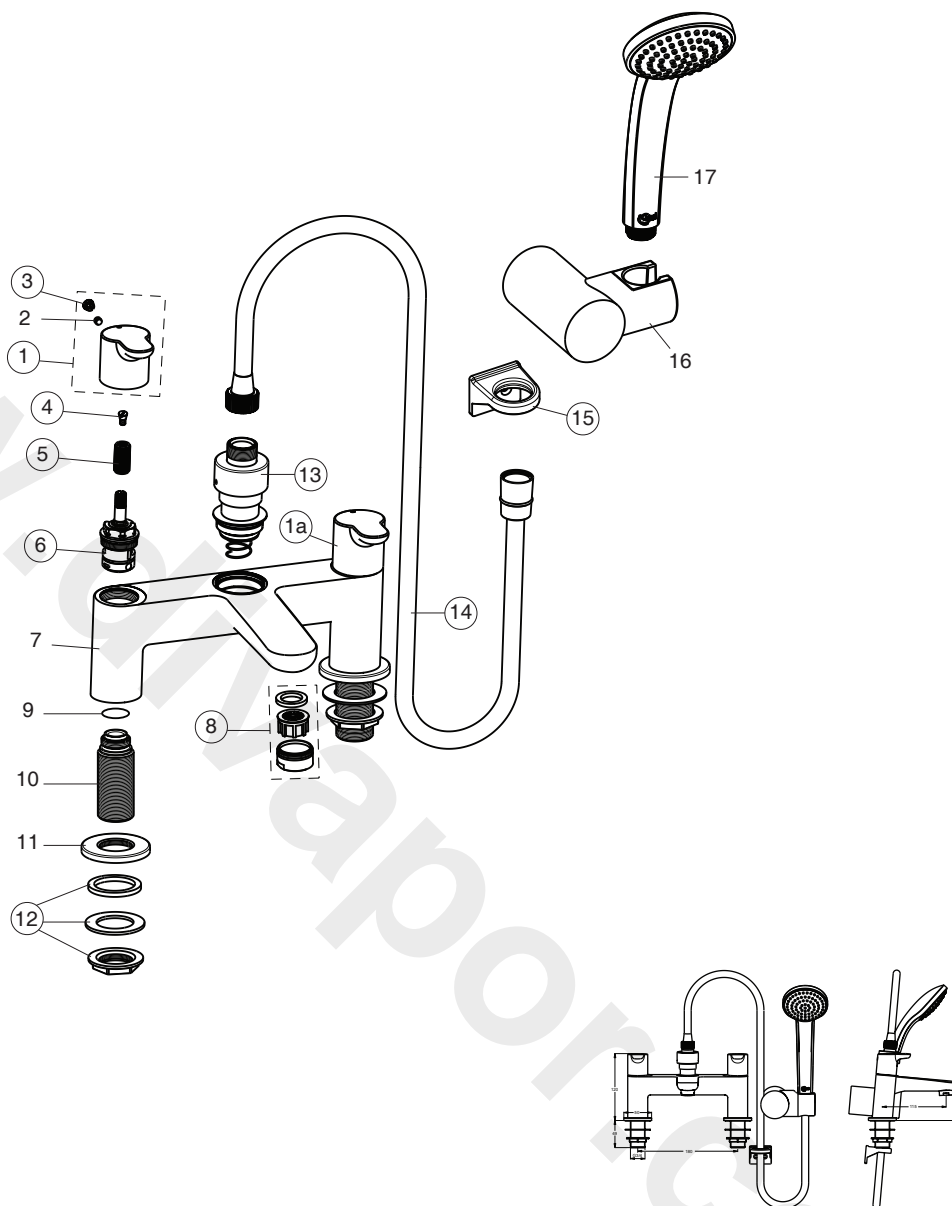

CONCEPT BLUE (B9930AA)

Pos.	Signify	Spare parts-Nr.	Quantity	Pos.	Signify	Spare parts-Nr.	Quantity
1	Handle(Red),w/logo-compl. B961018AA		1 Pcs.	12	Connecting set-3/4	B960471NU	2 Set
1a	Handle(Blue),w/logo-compl. B961017AA		1 Pcs.	13	Diverter	B960308AA	1 Pcs.
2	Screw M5x6		2 Pcs.	14	Hose flexible L1350	E4745AA	1 Pcs.
3	Button	A961157NU	1 Pcs.	15	Shower hose bracket	EEM134901AA	1 Pcs.
4	Screw M4	A961337NU	1 Pcs.	16	Wall bracket swivel		1 Pcs.
5	Griff-insert	A963196NU	1 Pcs.	17	Handspray IDEALRAIN,1F,80mm		1 Pcs.
6	Side valve cartridge	A961010NU	1 Pcs.				
	3/4 cartridge for 3H side valve low frict	A960462NU	1 Pcs.				
7	Body bath filler 3/4		1 Pcs.				
8	Nozzle	A961625AA	1 Pcs.				
9	O-Ring \varnothing 18.2x1.7		2 Pcs.				
10	Connector G3/4		2 Pcs.				
11	Rosette		2 Pcs.				