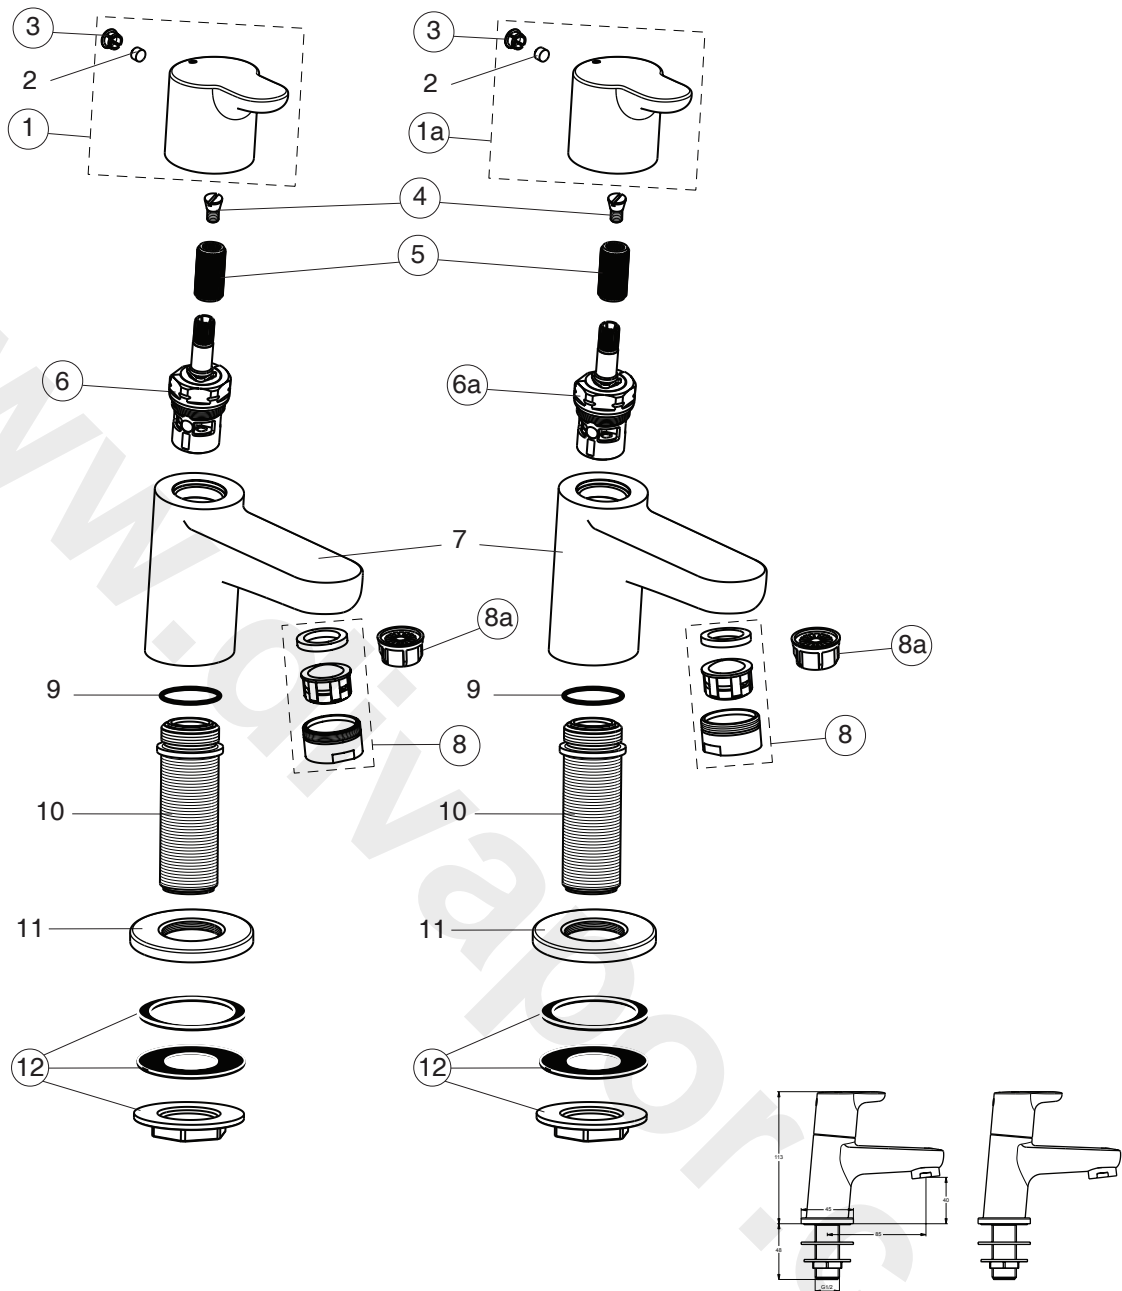

# CONCEPT BLUE (B9925AA)

| Pos. | Signify                                | Spare parts-Nr. | Quantity | Pos. | Signify             | Spare parts-Nr. | Quantity |
|------|--|-----------------|----------|------|---------------------|-----------------|----------|
| 1    | Handle(Red),w/logo-compl. B961018AA    |                 | 1 Pcs.   | 9    | O-Ring Ø18.2x1.7    |                 | 2 Pcs.   |
| 1a   | Handle(Blue),w/logo-compl. B961017AA   |                 | 1 Pcs.   | 10   | Connector G1/2xG1/2 |                 | 2 Pcs.   |
| 2    | Screw M5x6                             |                 | 2 Pcs.   | 11   | Rosette decorative  |                 | 2 Pcs.   |
| 3    | Button                                 | A961157NU       | 1 Pcs.   | 12   | Connecting set      | B960480NU       | 2 Set    |
| 4    | Screw M4                               | A961337NU       | 1 Pcs.   |      |                     |                 |          |
| 5    | Griff-insert                           | A963196NU       | 1 Pcs.   |      |                     |                 |          |
| 6    | 1/2 se ceramic disc<br>cart cl close   | A963003NU       | 1 Pcs.   |      |                     |                 |          |
| 6a   | 1/2 se ceramic disc<br>cart a/cl close | A963004NU       | 1 Pcs.   |      |                     |                 |          |
| 7    | Body pillar tap 1/2                    |                 | 2 Pcs.   |      |                     |                 |          |
| 8    | Aerator M24x1                          | B960754AA       | 1 Pcs.   |      |                     |                 |          |
| 8a   | Flow straightener M22/M24              | A962713NU       | 1 Pcs.   |      |                     |                 |          |