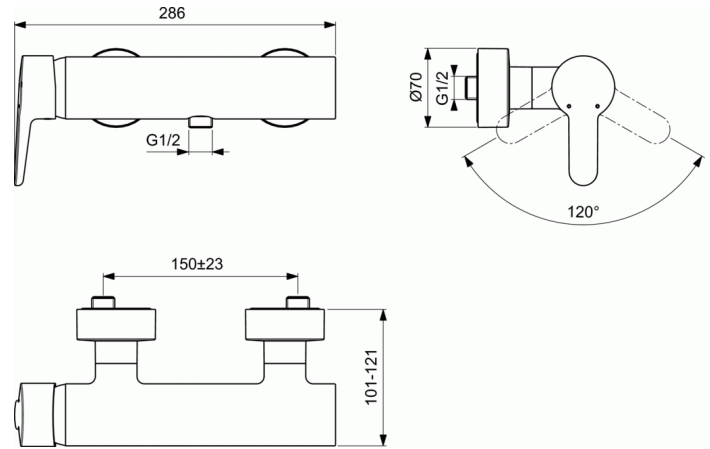

### Exposed shower mixer

Fixation with cylindrical nuts and metal escutcheons  
47 mm IS cartridge with hot water limiter, with Click  
Cool Body technology  
No accessories  
Metal handle with red and blue indicator  
Comply with EN817

### RECOMMENDED

M1 Shower Set, 1-functional, 100 mm diameter

B9451