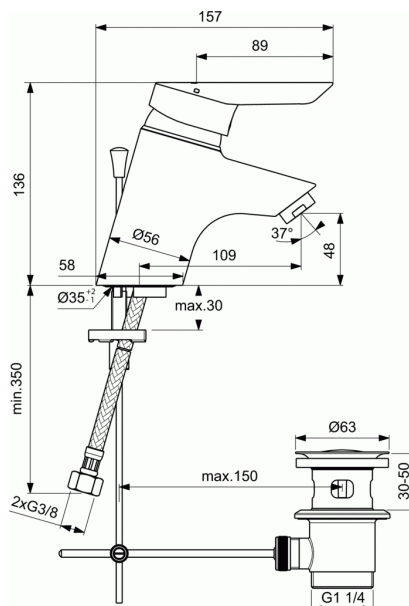

CERAPLUS

One-hole basin mixer

One-hole basin mixer

- Easy-Fix fixation
- Flexible hoses G3/8 for water supply system connection
- 47 mm IS Click cartridge with hot water limiter
- With pop-up waste
- Metal handle with red and blue indicator
- Cascade aerator
- Comply with EN817

VARIANTS

- One-hole basin mixer
- One-hole basin mixer

- B8201
- B8202

FINISHES*

* AA = Chrome

KEY FEATURES & BENEFITS