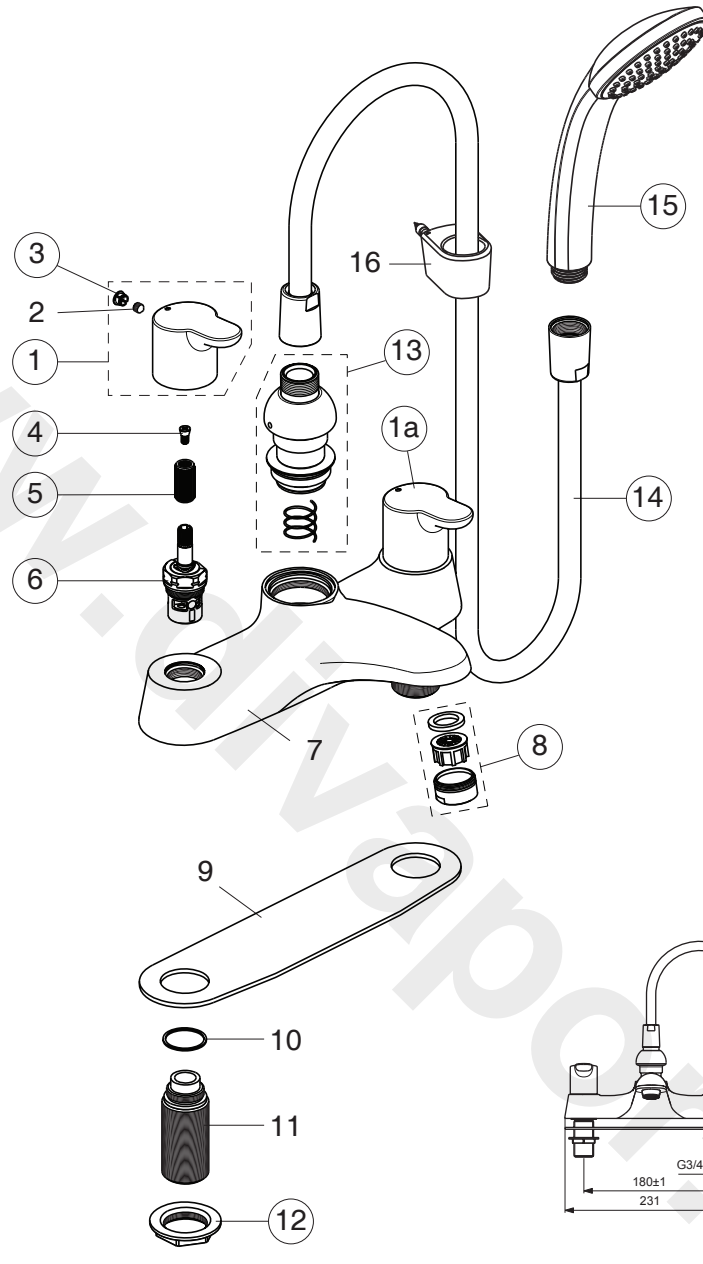

ELEMENTS

B9892AA

Pos.	Signify	Spare parts-Nr.	Quantity	Pos.	Signify	Spare parts-Nr.	Quantity
1	Handle(Red),w/logo-compl.	B961018AA	1 Set	13	Diverter	E960315AA	1 Pcs.
1a	Handle(Blue),w/logo-compl.	B961017AA	1 Pcs.	14	Hose flexible L1350	E4745AA	1 Pcs.
2	Screw M5x6		2 Pcs.	15	Handspray 1F,80mm	B9400AA	1 Pcs.
3	Button	A961157NU	1 Pcs.	16	Shower hose bracket		1 Pcs.
4	Screw M4	A961337NU	1 Pcs.				
5	Griff-insert	A963196NU	1 Pcs.				
6	Cer.disc 90°,s/w open	A963004NU	1 Pcs.				
	Cer.disc 90°,a-sw open	A963003NU	1 Pcs.				
7	Body bath/shower		1 Pcs.				
8	Nozzle	A961625AA	1 Pcs.				
9	Base gasket		1 Pcs.				
10	Sealing washer 3/4" tail		2 Pcs.				
11	Connector G3/4xG1/2		2 Pcs.				
12	Brass backnut 3/4	E960111NU	1 Pcs.				