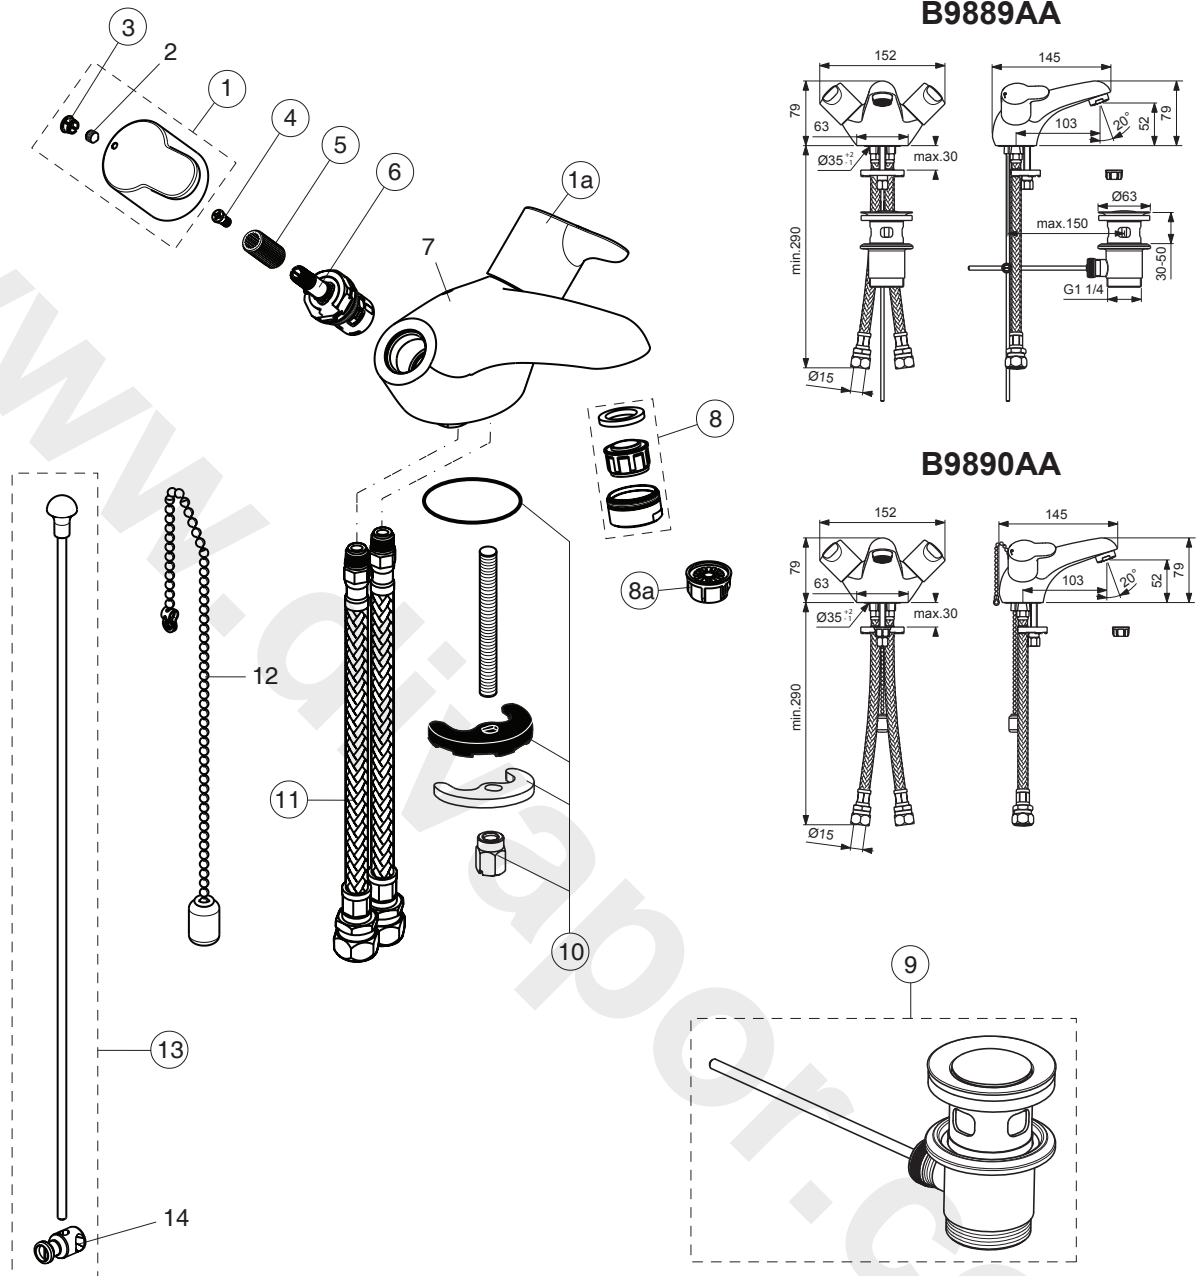

ELEMENTS

Pos.	Signify	Spare parts-Nr.	Quantity	Pos.	Signify	Spare parts-Nr.	Quantity
1	Handle(Red),w/logo-compl.	B961018AA	1 Set	12	Beaded chain L460mm		1 Pcs.
1a	Handle(Blue),w/logo-compl.	B961017AA	1 Pcs.	13	Pop up rod-compl.	B964561AA	1 Pcs.
2	Screw M5x6		2 Pcs.	14	Pop up waste shackle		1 Pcs.
3	Button	A961157NU	1 Pcs.				
4	Screw M4	A961337NU	1 Pcs.				
5	Griff-insert	A963196NU	1 Pcs.				
6	Cer.disc 90°,s/w open	A963004NU	1 Pcs.				
7	Cer.disc 90°,a-sw open	A963003NU	1 Pcs.				
7	Body basin		1 Pcs.				
8	Aerator M24x1- 5 l/min	B960754AA	1 Pcs.				
8a	Flow straightener M22/M24	A962713NU	1 Pcs.				
9	Pop-up drain ass.	A962991AA	1 Pcs.				
10	Connecting set	B960414NU	1 Set				
11	Flex.hose M12/L300mm	S960172NU	2 Pcs.				