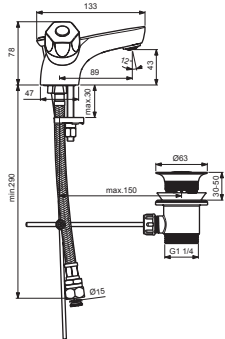

SANDRINGHAM 21

*Armitage
Shanks*

**B0357AA
B1404AA
B9868AA**

B9867AA

B9869AA

Pos.	Signify	Spare parts-Nr.	Quantity	Pos.	Signify	Spare parts-Nr.	Quantity
1	Handle-compl.	B960995AA	1 Set				
2	Headworks	A963317NU	1 Pcs.				
3	Indice buttons blue/red	B961056NU	1 Set				
4	Body basin		1 Pcs.				
5	Anti-splash streamline 3/4"	S9595NU	1 Pcs.				
6	Connecting set	B960999NU	1 Set				
7	Pop-up ass.	B960853AA	1 Pcs.				
8	Flexible hose L300 M12/29mm	S960172NU	1 Pcs.				
9	Pull-up rod-compl.	B960239AA	1 Pcs.				
10	Pop up waste shackle		1 Pcs.				
11	Beaded chain L240mm	A960933NU	1 Pcs.				
12	Flow regulator 4 l/min.	A962570NU	1 Pcs.				