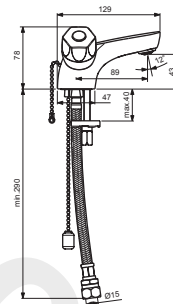

SANDRINGHAM 21

*Armitage
Shanks*

**B0357AA
B1404AA
B9868AA**

B9867AA

B9869AA

Pos.	Signify	Spare parts-Nr.	Quantity	Pos.	Signify	Spare parts-Nr.	Quantity
1	Handle-compl.	B960995AA	1 Set				
2	Headworks	A963317NU	1 Pcs.				
3	Indice buttons blue/red	B961056NU	1 Set				
4	Body basin		1 Pcs.				
5	Anti-splash streamline 3/4"	S9595NU	1 Pcs.				
6	Connecting set	B960999NU	1 Set				
7	Pop-up ass.	B960853AA	1 Pcs.				
8	Flexible hose L300 M12/29mm	S960172NU	1 Pcs.				
9	Pull-up rod-compl.	B960239AA	1 Pcs.				
10	Pop up waste shackle		1 Pcs.				
11	Beaded chain L240mm	A960933NU	1 Pcs.				
12	Flow regulator 4 l/min.	A962570NU	1 Pcs.				