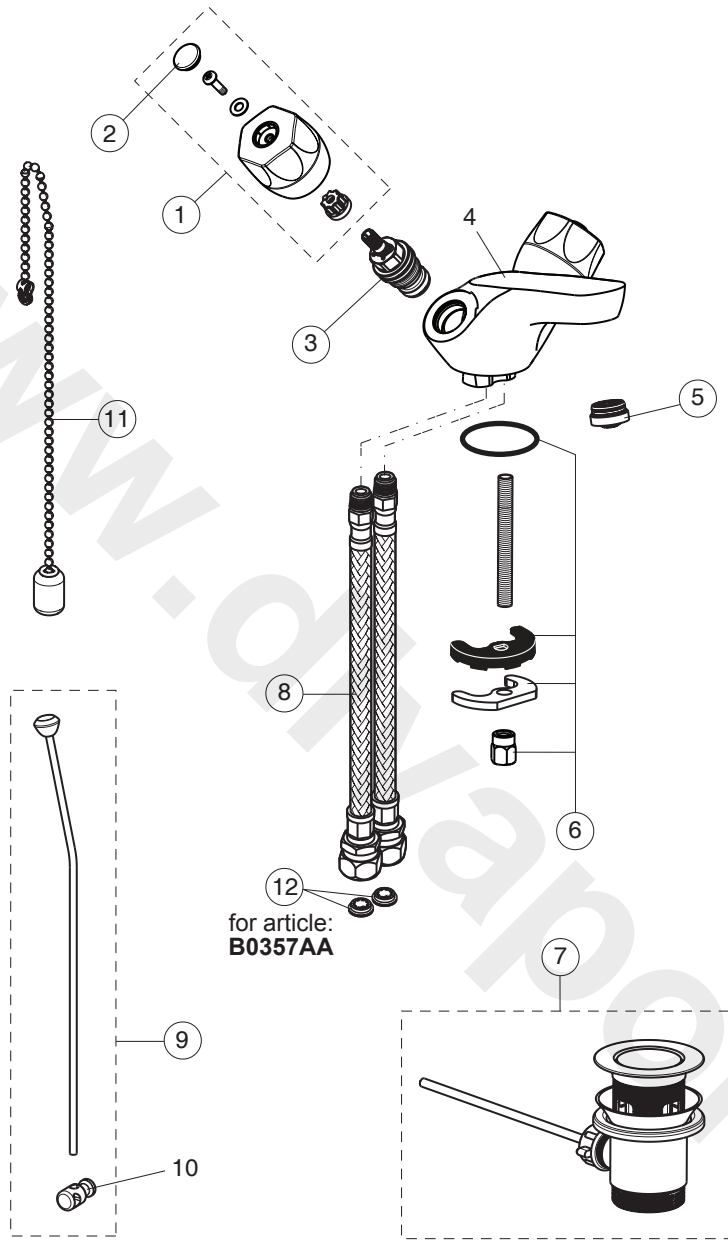

SANDRINGHAM 21

*Armitage
Shanks*

**B0357AA
B1404AA
B9868AA**

B9867AA

B9869AA

Pos.	Signify	Spare parts-Nr.	Quantity	Pos.	Signify	Spare parts-Nr.	Quantity
1	Handle-compl.	B960995AA	1 Set				
2	Headworks	A963317NU	1 Pcs.				
3	Indice buttons blue/red	B961056NU	1 Set				
4	Body basin		1 Pcs.				
5	Anti-splash streamline 3/4"	S9595NU	1 Pcs.				
6	Connecting set	B960999NU	1 Set				
7	Pop-up ass.	B960853AA	1 Pcs.				
8	Flexible hose L300 M12/29mm	S960172NU	1 Pcs.				
9	Pull-up rod-compl.	B960239AA	1 Pcs.				
10	Pop up waste shackle		1 Pcs.				
11	Beaded chain L240mm	A960933NU	1 Pcs.				
12	Flow regulator 4 l/min.	A962570NU	1 Pcs.				