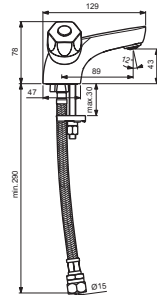

SANDRINGHAM 21

*Armitage
Shanks*

**B0357AA
B1404AA
B9868AA**

B9867AA

B9869AA

Pos.	Signify	Spare parts-Nr.	Quantity	Pos.	Signify	Spare parts-Nr.	Quantity
1	Handle-compl.	B960995AA	1 Set				
2	Headworks	A963317NU	1 Pcs.				
3	Indice buttons blue/red	B961056NU	1 Set				
4	Body basin		1 Pcs.				
5	Anti-splash streamline 3/4"	S9595NU	1 Pcs.				
6	Connecting set	B960999NU	1 Set				
7	Pop-up ass.	B960853AA	1 Pcs.				
8	Flexible hose L300 M12/29mm	S960172NU	1 Pcs.				
9	Pull-up rod-compl.	B960239AA	1 Pcs.				
10	Pop up waste shackle		1 Pcs.				
11	Beaded chain L240mm	A960933NU	1 Pcs.				
12	Flow regulator 4 l/min.	A962570NU	1 Pcs.				