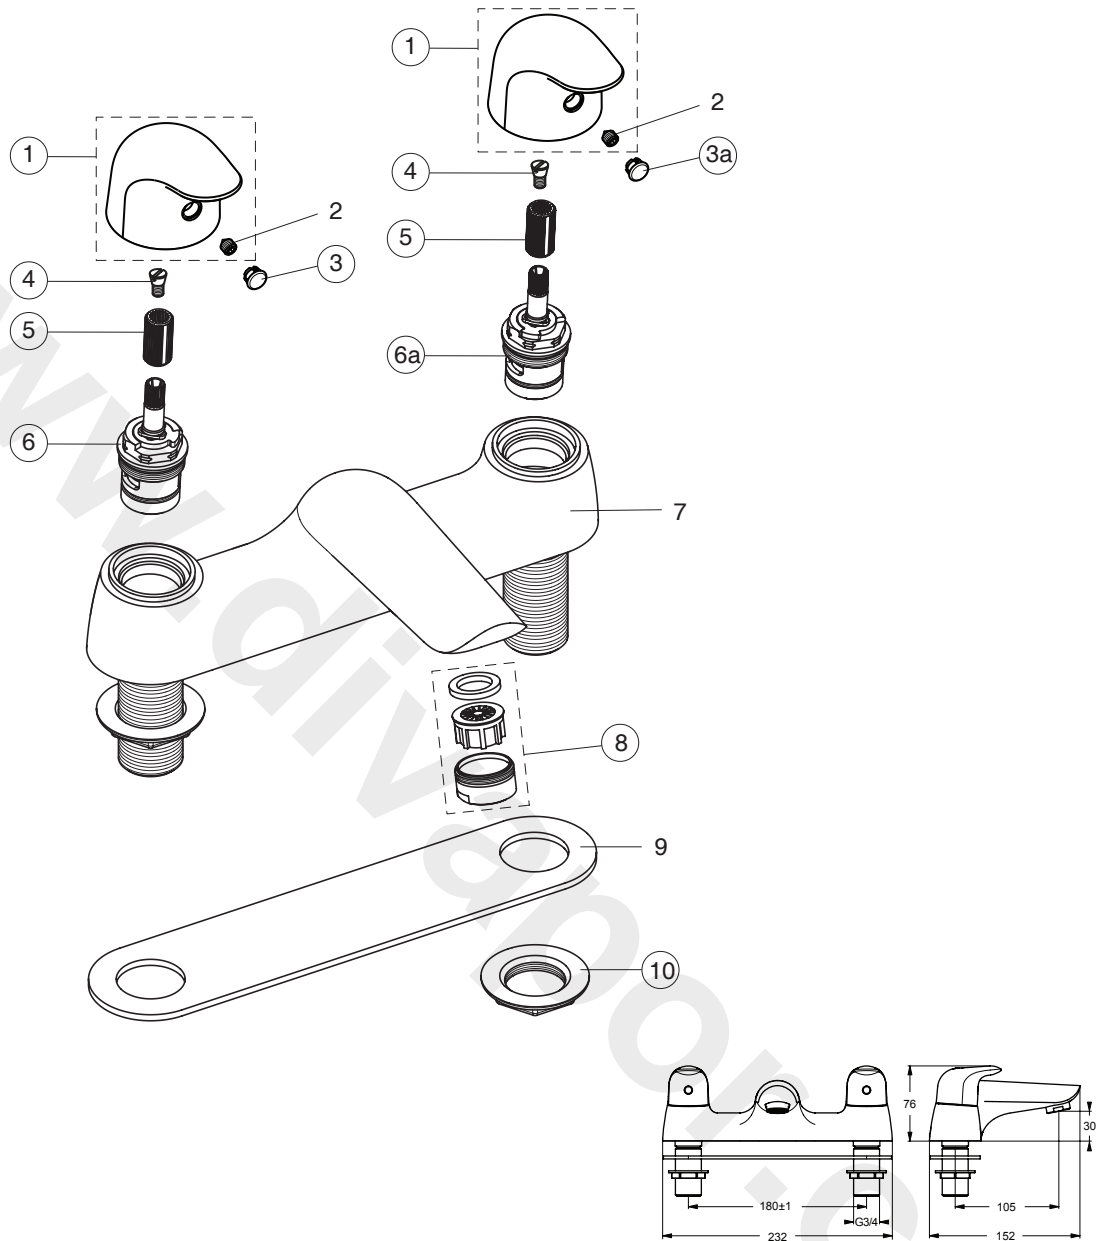

VECTIS (B9687AA)

Pos.	Signify	Spare parts-Nr.	Quantity	Pos.	Signify	Spare parts-Nr.	Quantity
1	Handle,w/logo ISI-compl.	B960952AA	1 Pcs.				
2	Screw M5x6		2 Pcs.				
3	Button(Red)	B960516NU	1 Pcs.				
3a	Button(Blue)	B960517NU	1 Pcs.				
4	Screw M4	A961337NU	1 Pcs.				
5	Griff-insert	A963196NU	1 Pcs.				
6	Side valve cartridge	A961010NU	1 Pcs.				
6a	3/4 cartridge for 3H side valve low frict	A960462NU	1 Pcs.				
7	Body 2H DM bath filler		1 Pcs.				
8	Reprise basin mixer nozzle	A961625AA	1 Pcs.				
9	Base gasket		1 Pcs.				
10	Nut	B960518NU	1 Pcs.				