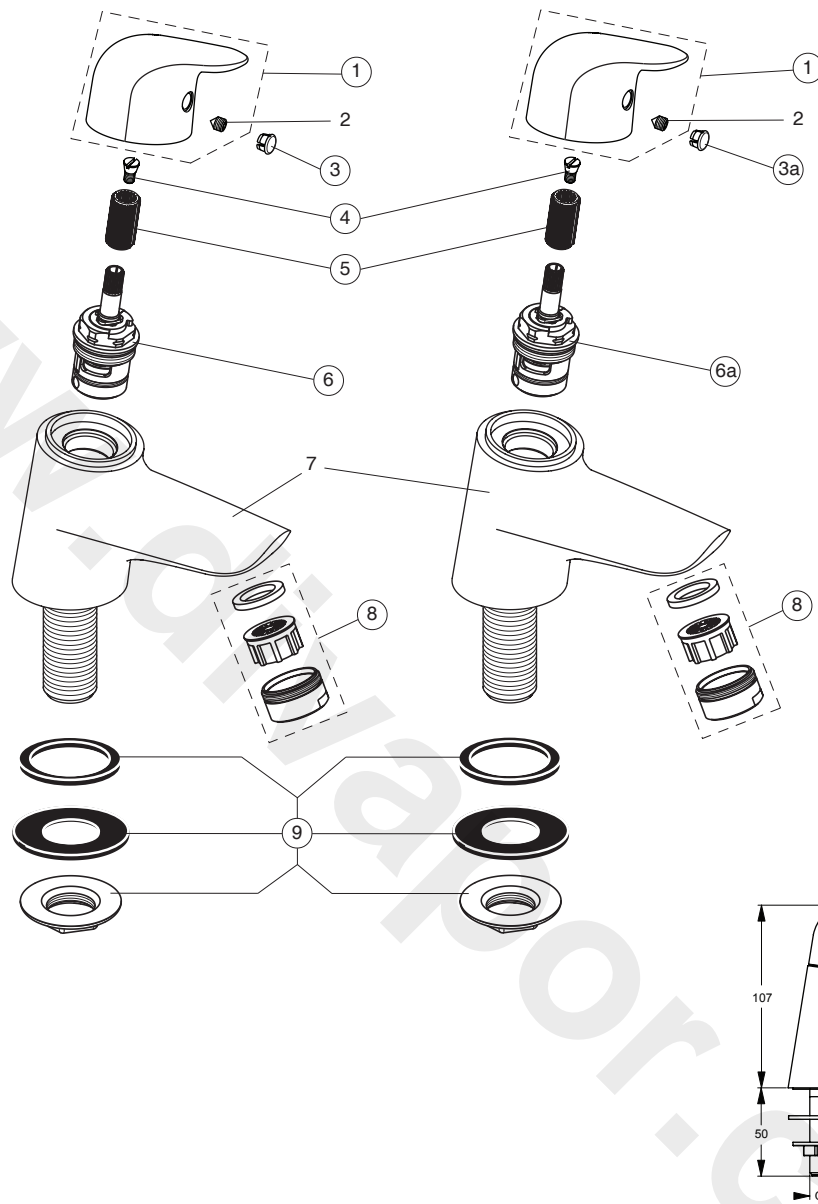

VECTIS (B9686AA)

Pos.	Signify	Spare parts-Nr.	Quantity	Pos.	Signify	Spare parts-Nr.	Quantity
1	Handle,w/logo ISI-compl.	B960952AA	1 Pcs.				
2	Screw M5x6		2 Pcs.				
3	Button(Red)	B960516NU	1 Pcs.				
3a	Button(Blue)	B960517NU	1 Pcs.				
4	Screw M4	A961337NU	1 Pcs.				
5	Griff-insert	A963196NU	1 Pcs.				
6	Side valve cartridge	A961010NU	1 Pcs.				
6a	3/4 cartridge for 3H side valve low frict	A960462NU	1 Pcs.				
7	Body pillar tap 3/4		2 Pcs.				
8	Reprise basin mixer nozzle	A961625AA	2 Pcs.				
9	Connecting set	B960471NU	1 Set				