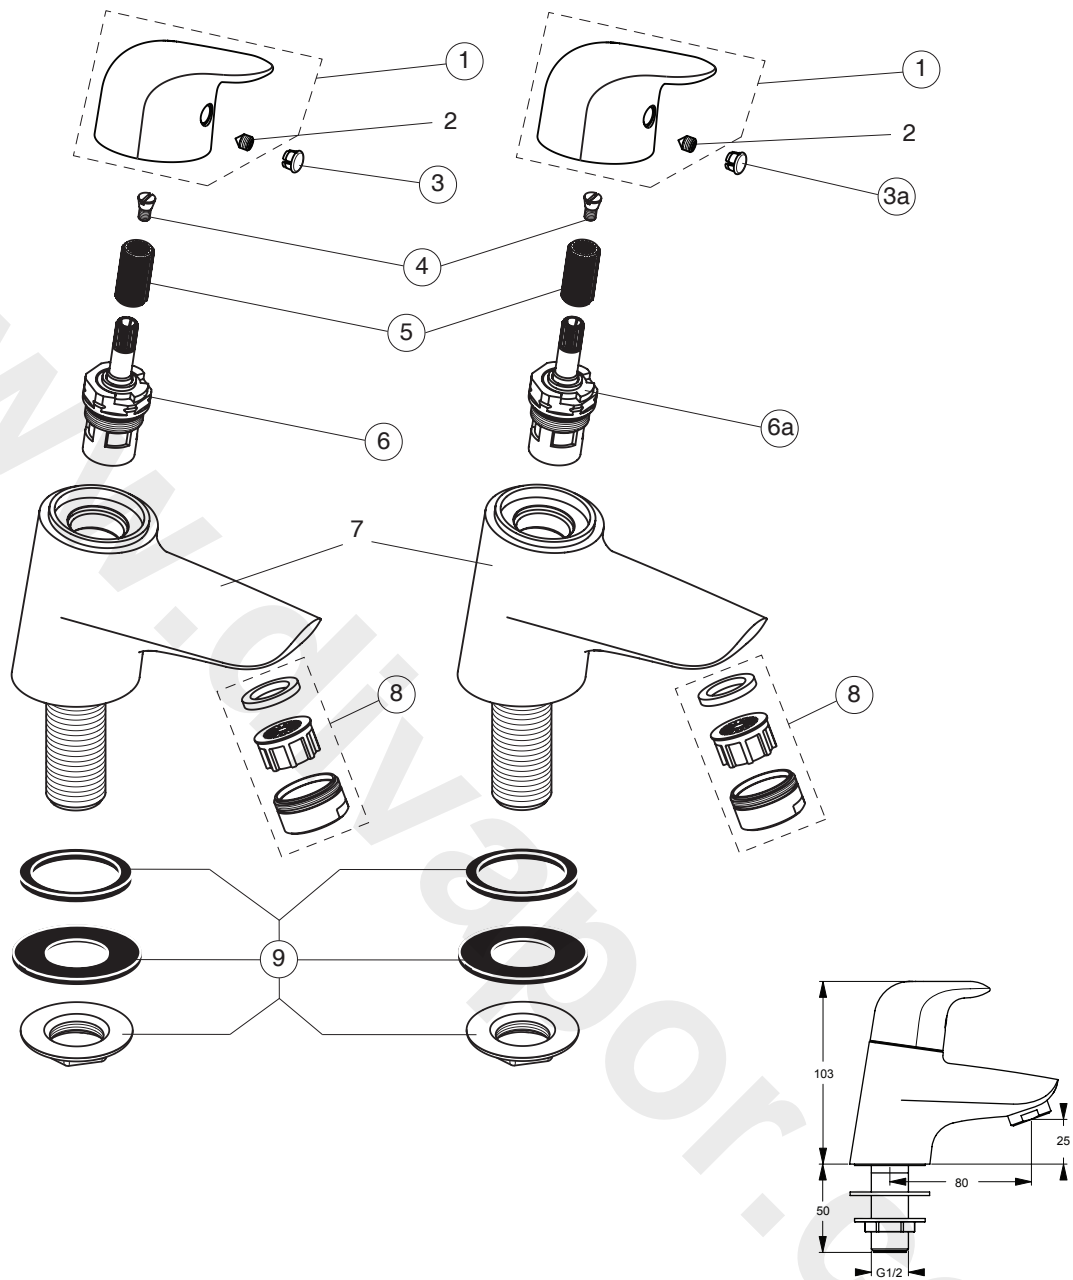

VECTIS (B9685AA)

Pos.	Signify	Spare parts-Nr.	Quantity	Pos.	Signify	Spare parts-Nr.	Quantity
1	Handle,w/logo ISI-compl.	B960952AA	1 Pcs.				
2	Screw M5x6		2 Pcs.				
3	Button(Red)	B960516NU	1 Pcs.				
3a	Button(Blue)	B960517NU	1 Pcs.				
4	Screw M4	A961337NU	1 Pcs.				
5	Griff-insert	A963196NU	1 Pcs.				
6	Ceramic disc 1/2 90°c/w open	A963003NU	1 Pcs.				
6a	Ceramic disc 1/2 90°a-cw open	A963004NU	1 Pcs.				
7	Body pillar tap 1/2		1 Pcs.				
8	Reprise basin mixer nozzle	A961625AA	1 Pcs.				
9	Connecting set-1/2	B960480NU	1 Set				