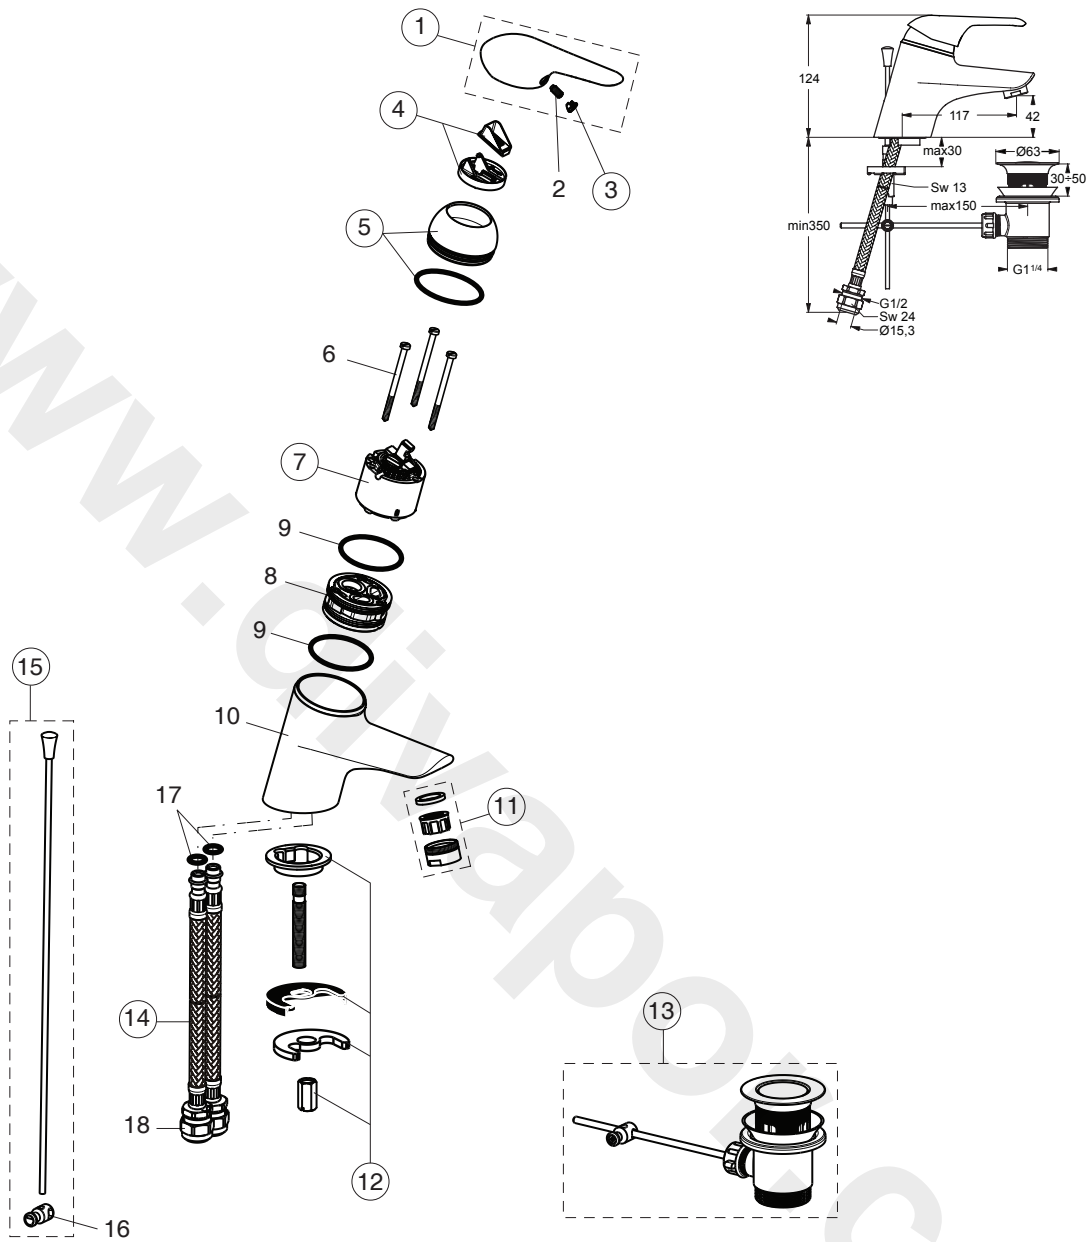

VECTIS (B9684AA)

Pos.	Signify	Spare parts-Nr.	Quantity	Pos.	Signify	Spare parts-Nr.	Quantity
1	Lever,w/logo ISI-compl.	B960797AA	1 Pcs.	14	Flex hose G1/2-D10.5 L400mm	B960756NU	1 Pcs.
2	Screw M5x10		1 Pcs.	15	Pull-up rod-compl.	B964883AA	1 Set
3	Cap(Blue/Red)	A963054NU	1 Pcs.	16	Pop up waste shackles		1 Pcs.
4	Rosette-compl.	B960276AA	1 Pcs.	17	O-RingØ10x2.5		2 Pcs.
5	Volume stop	A860700NU	1 Pcs.	18	Connector-set G3/8,Ø15		1 Set
6	Screw M4x62		3 Pcs.				
7	Cartridge Ø47mm	A960500NU	1 Pcs.				
8	Manifold		1 Pcs.				
9	O-RingØ44x2		2 Pcs.				
10	Body basin-top fix,half empty		1 Pcs.				
11	Nozzle	A961625AA	1 Pcs.				
12	Fixation kit	B960187NU	1 Set				
13	Pop-up waste 1 1/4"	S9636AA	1 Pcs.				