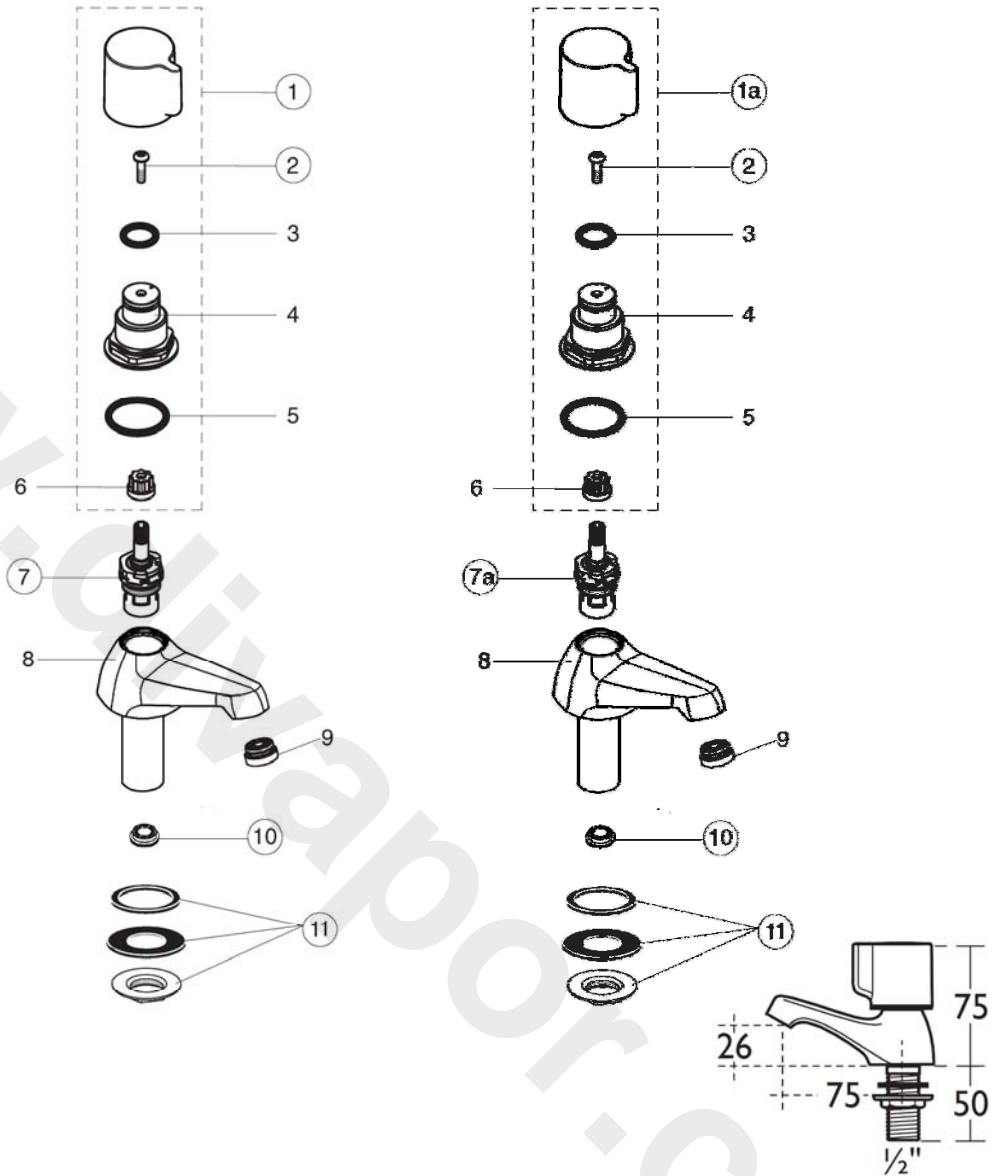

NATOS (B9680AA)

Pos.	Signify	Spare parts-Nr.	Quantity	Pos.	Signify	Spare parts-Nr.	Quantity
1	Handle, w/logo ISI-red	B960950AA	1 Set	11	Connecting set-1/2	B960480NU	1 Set
1a	Handle, w/logo ISI-blue	B960951AA	1 Set				
2	Screw M4x15	S961055NU	2 Pcs.				
3	O-Ring \varnothing 15.6x2.4		2 Pcs.				
4	Insert-red and blue		2 Pcs.				
5	O-Ring \varnothing 27.6x2.4		2 Pcs.				
6	Cover insert						
7	Ceramic disc 1/2 90°c/w open	A963003NU	1 Pcs.				
7a	Ceramic disc 1/2 90°a-cw open	A963004NU	1 Pcs.				
8	Body pillar tap 1/2		2 Pcs.				
9	Anti-splash		2 Pcs.				
10	Flow restrictor 4 l/min	A962570NU	1 Pcs.				