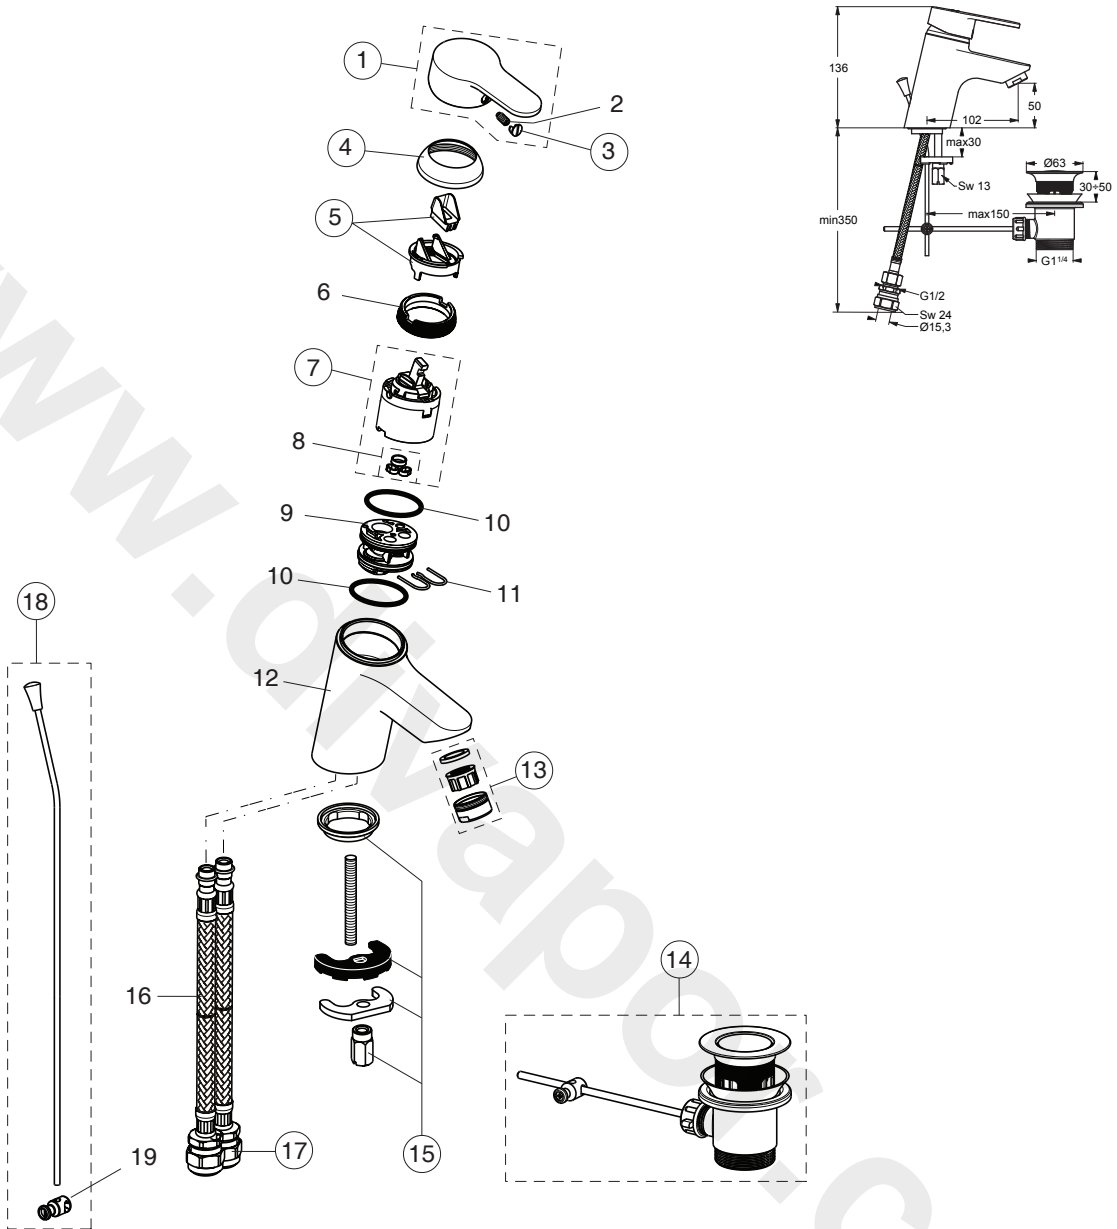

# NATOS (B9678AA)

Pos.	Signify	Spare parts-Nr.	Quantity	Pos.	Signify	Spare parts-Nr.	Quantity
1	Lever,w/logo ISI	B960949AA	1 Pcs.	15	Connecting set	A964520NU	1 Set
2	Screw M5x10		1 Pcs.	16	Flex hose F3/8, D10.5/L445		2 Pcs.
3	Cap(Blue/Red)	A963054NU	1 Pcs.	17	Connector-set	B960845NU	1 Set
4+6	Cap	B960862AA	1 Pcs.	18	Pull-up rod-compl.	B960691AA	1 Set
5	Eco click set D40	B960477NU	1 Pcs.	19	Pop up waste shackle		1 Pcs.
6	Screw M43x1.5 M41x1.5		1 Pcs.				
7	Cartridge Ø40-high-flow	B960775NU	1 Pcs.				
8	O-Ring-set		1 Set				
9	Manifold		1 Pcs.				
10	O-Ring Ø35x2		2 Pcs.				
11	Clip		2 Pcs.				
12	Body basin		1 Pcs.				
13	Nozzle	A961625AA	1 Pcs.				
14	Pop-up ass.	S9636AA	1 Pcs.				