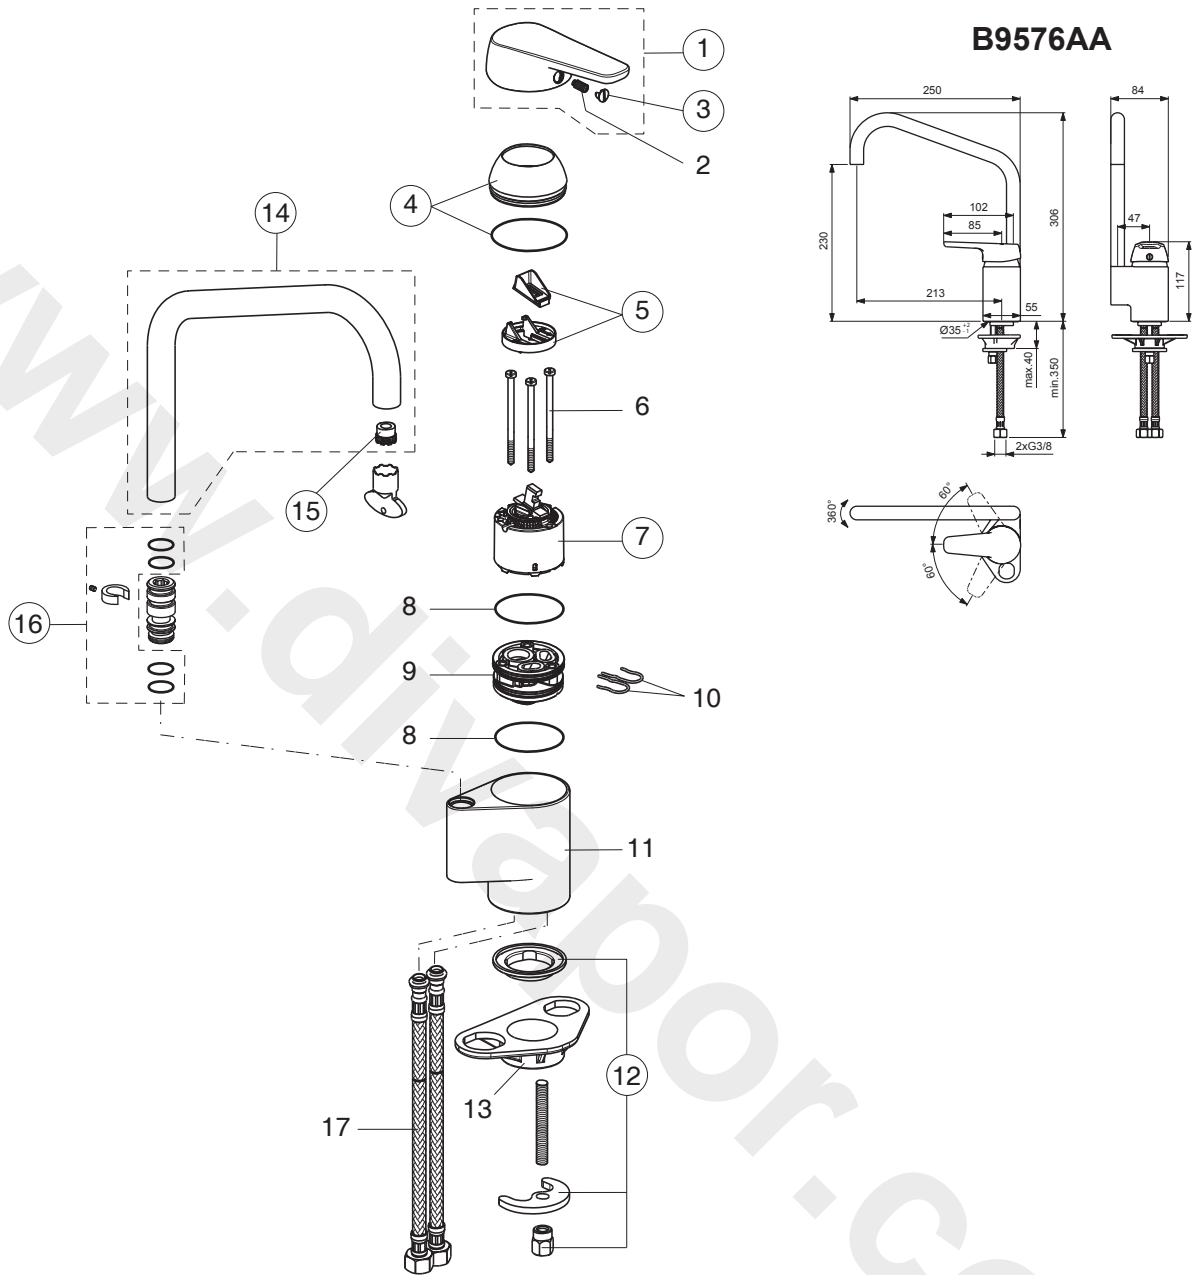

# CERASPRINT

Pos.	Signify	Spare parts-Nr.	Quantity	Pos.	Signify	Spare parts-Nr.	Quantity
1	Lever,w/logo-compl.	B960948AA	1 Pcs.	14	Tub.spout U230mm-compl.	B960962AA	1 Set
2	Screw M5x10		1 Pcs.	15	Flowstraitener cache M16.5x1	B960497NU	1 Pcs.
3	Cap(Blue/Red)	A963054NU	1 Pcs.	16	Sealing set for tub.spout	F960023NU	1 Set
4	Rosette-compl.	B961098AA	1 Pcs.	17	Flex hose G3/8-Ø10.5/L445		2 Pcs.
5	Volume stop	A860700NU	1 Pcs.				
6	Screw M4x62		3 Pcs.				
7	Cartridge Ø47mm	A960500NU	1 Pcs.				
8	O-Ring Ø44x2		2 Pcs.				
9	Manifold		1 Pcs.				
10	Clip		2 Pcs.				
11	Body kitchen		1 Pcs.				
12	Connecting set	B960232NU	1 Set				
13	U plate support bracket fixing kit		1 Pcs.				