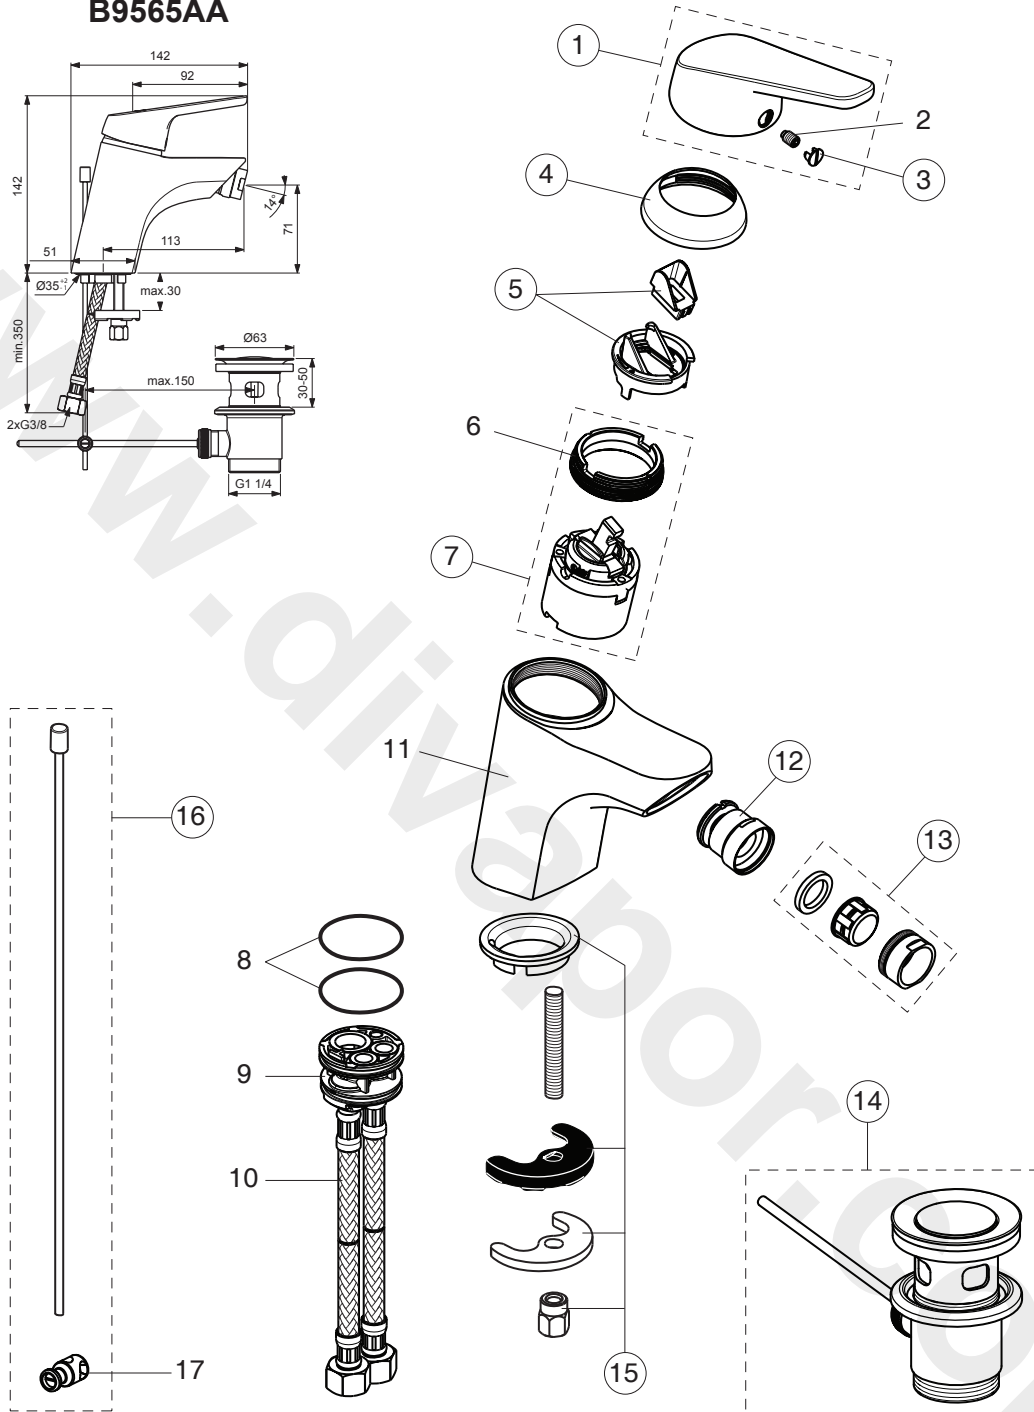

B9565AA

Pos.	Signify	Spare parts-Nr.	Quantity	Pos.	Signify	Spare parts-Nr.	Quantity
1	Lever,w/logo-compl.	B960957AA	1 Pcs.	14	Pop-up drain ass.	A962991AA	1 Pcs.
2	Screw M5x8		1 Pcs.	15	Connecting set	B960608NU	1 Set
3	Cap(Blue/Red)	A963054NU	1 Pcs.	16	Pop up waste-set	B964885AA	1 Set
4+pos.6	Cap	B960862AA	1 Pcs.	17	Pop up waste shackle		1 Pcs.
5	Eco click set Ø40	B960477NU	1 Pcs.				
6	Screw M43x1.5 M41x1.5		1 Pcs.				
7	Cartridge Ø40mm	B960863NU	1 Pcs.				
8	O-Ring Ø35x2		2 Pcs.				
9	Manifold		1 Pcs.				
10	Flex hose G3/8-Ø10.5/L445		2 Pcs.				
11	Body bidet		1 Pcs.				
12	Ball joint M24x1	A960063AA	1 Pcs.				
13	Casc.perlator M24x1-A	A960321AA	1 Pcs.				