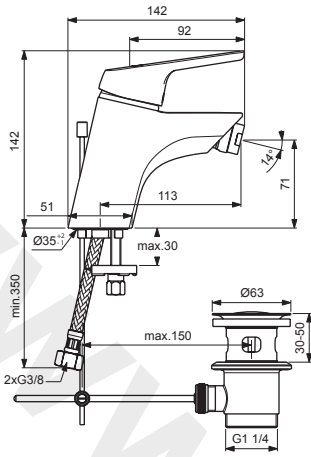

B9565AA

Pos.	Signify	Spare parts-Nr.	Quantity	Pos.	Signify	Spare parts-Nr.	Quantity
1	Lever,w/logo-compl.	B960957AA	1 Pcs.	14	Pop-up drain ass.	A962991AA	1 Pcs.
2	Screw M5x8		1 Pcs.	15	Connecting set	B960608NU	1 Set
3	Cap(Blue/Red)	A963054NU	1 Pcs.	16	Pop up waste-set	B964885AA	1 Set
4+pos.6	Cap	B960862AA	1 Pcs.	17	Pop up waste shackle		1 Pcs.
5	Eco click set Ø40	B960477NU	1 Pcs.				
6	Screw M43x1.5 M41x1.5		1 Pcs.				
7	Cartridge Ø40mm	B960863NU	1 Pcs.				
8	O-Ring Ø35x2		2 Pcs.				
9	Manifold		1 Pcs.				
10	Flex hose G3/8-Ø10.5/L445		2 Pcs.				
11	Body bidet		1 Pcs.				
12	Ball joint M24x1	A960063AA	1 Pcs.				
13	Casc.perlator M24x1-A	A960321AA	1 Pcs.				