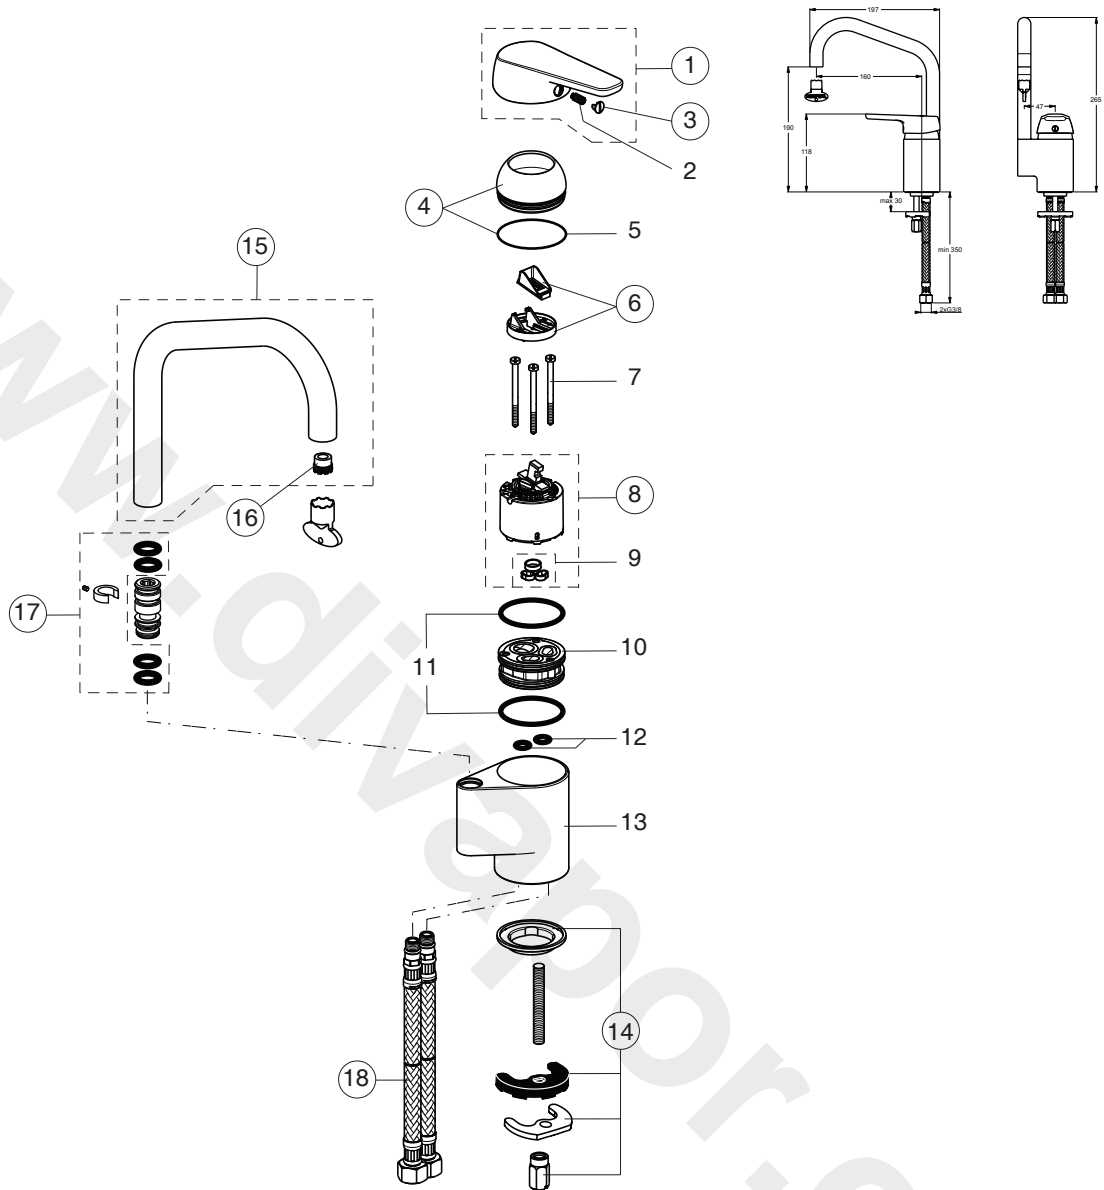

CERASPRINT (B9564AA)

Pos.	Signify	Spare parts-Nr.	Quantity	Pos.	Signify	Spare parts-Nr.	Quantity
1	Lever,w/logo ISI-compl.	B960948AA	1 Pcs.	14	Connecting set	B960436NU	1 Set
2	Screw M5x10		1 Pcs.	15	Tube.spout U180mm-compl.	B960959AA	1 Set
3	Cap(Blue/Red)	A963054NU	1 Pcs.	16	Flowstraightener cache	B960497NU	1 Pcs.
4	Rosette-compl.	B960276AA	1 Set				
5	O-Ring∅ 40x1		1 Pcs.	17	Sealing set for tub.spout	F960023NU	1 Set
6	Volume stop	A860700NU	1 Pcs.	18	Flex hoseG3/8	A963305AA	1 Pcs.
7	Screw M4x59		3 Pcs.				
8	Cartridge ∅ 47mm	A960500NU	1 Pcs.				
9	O-Ring-set		1 Set				
10	Manifold		1 Pcs.				
11	O-Ring∅ 44x2		2 Pcs.				
12	O-Ring∅ 9.25x1.78		2 Pcs.				
13	Body kitchen w/tub.spout		1 Pcs.				