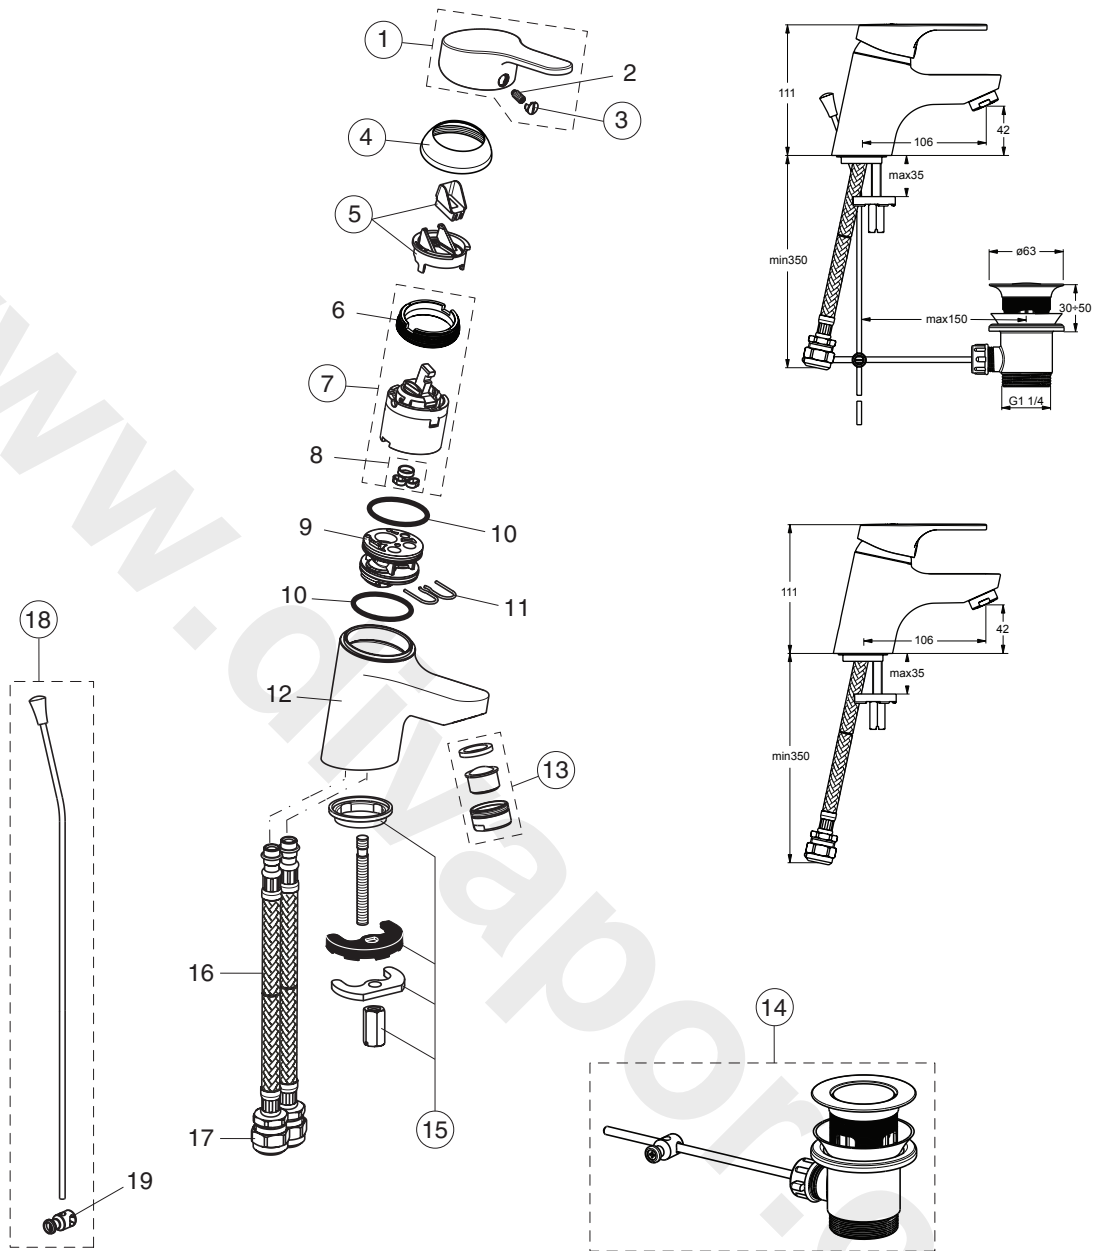

ALTO (B8529AA;B9240AA)

Pos.	Signify	Spare parts-Nr.	Quantity	Pos.	Signify	Spare parts-Nr.	Quantity
1	Lever,w/logo ISI	B960755AA	1 Pcs.	14	Pop-up ass.	B960853AA	1 Pcs.
2	Screw M5x10		1 Pcs.	15	Connecting set	A964520NU	1 Set
3	Cap(Blue/Red)	A963054NU	1 Pcs.	16	Flex hose F3/8, D10.5/L445		2 Pcs.
4+6	Cap	B960862AA	1 Pcs.	17	Connector-set G3/8, Ø15		1 Set
5	Eco click set D40	B960477NU	1 Pcs.	18	Pull-up rod-compl.	B960691AA	1 Set
6	Screw M43x1.5 M41x1.5		1 Pcs.	19	Pop up waste shackle		1 Pcs.
7	Cartridge Ø40mm	B960863NU	1 Pcs.				
8	O-Ring-set		1 Set				
9	Manifold		1 Pcs.				
10	O-Ring Ø35x2		2 Pcs.				
11	Clip		2 Pcs.				
12	Body basin		1 Pcs.				
13	Aerator M24x1-set-PCA ORANGE	B960754AA	1 Pcs.				