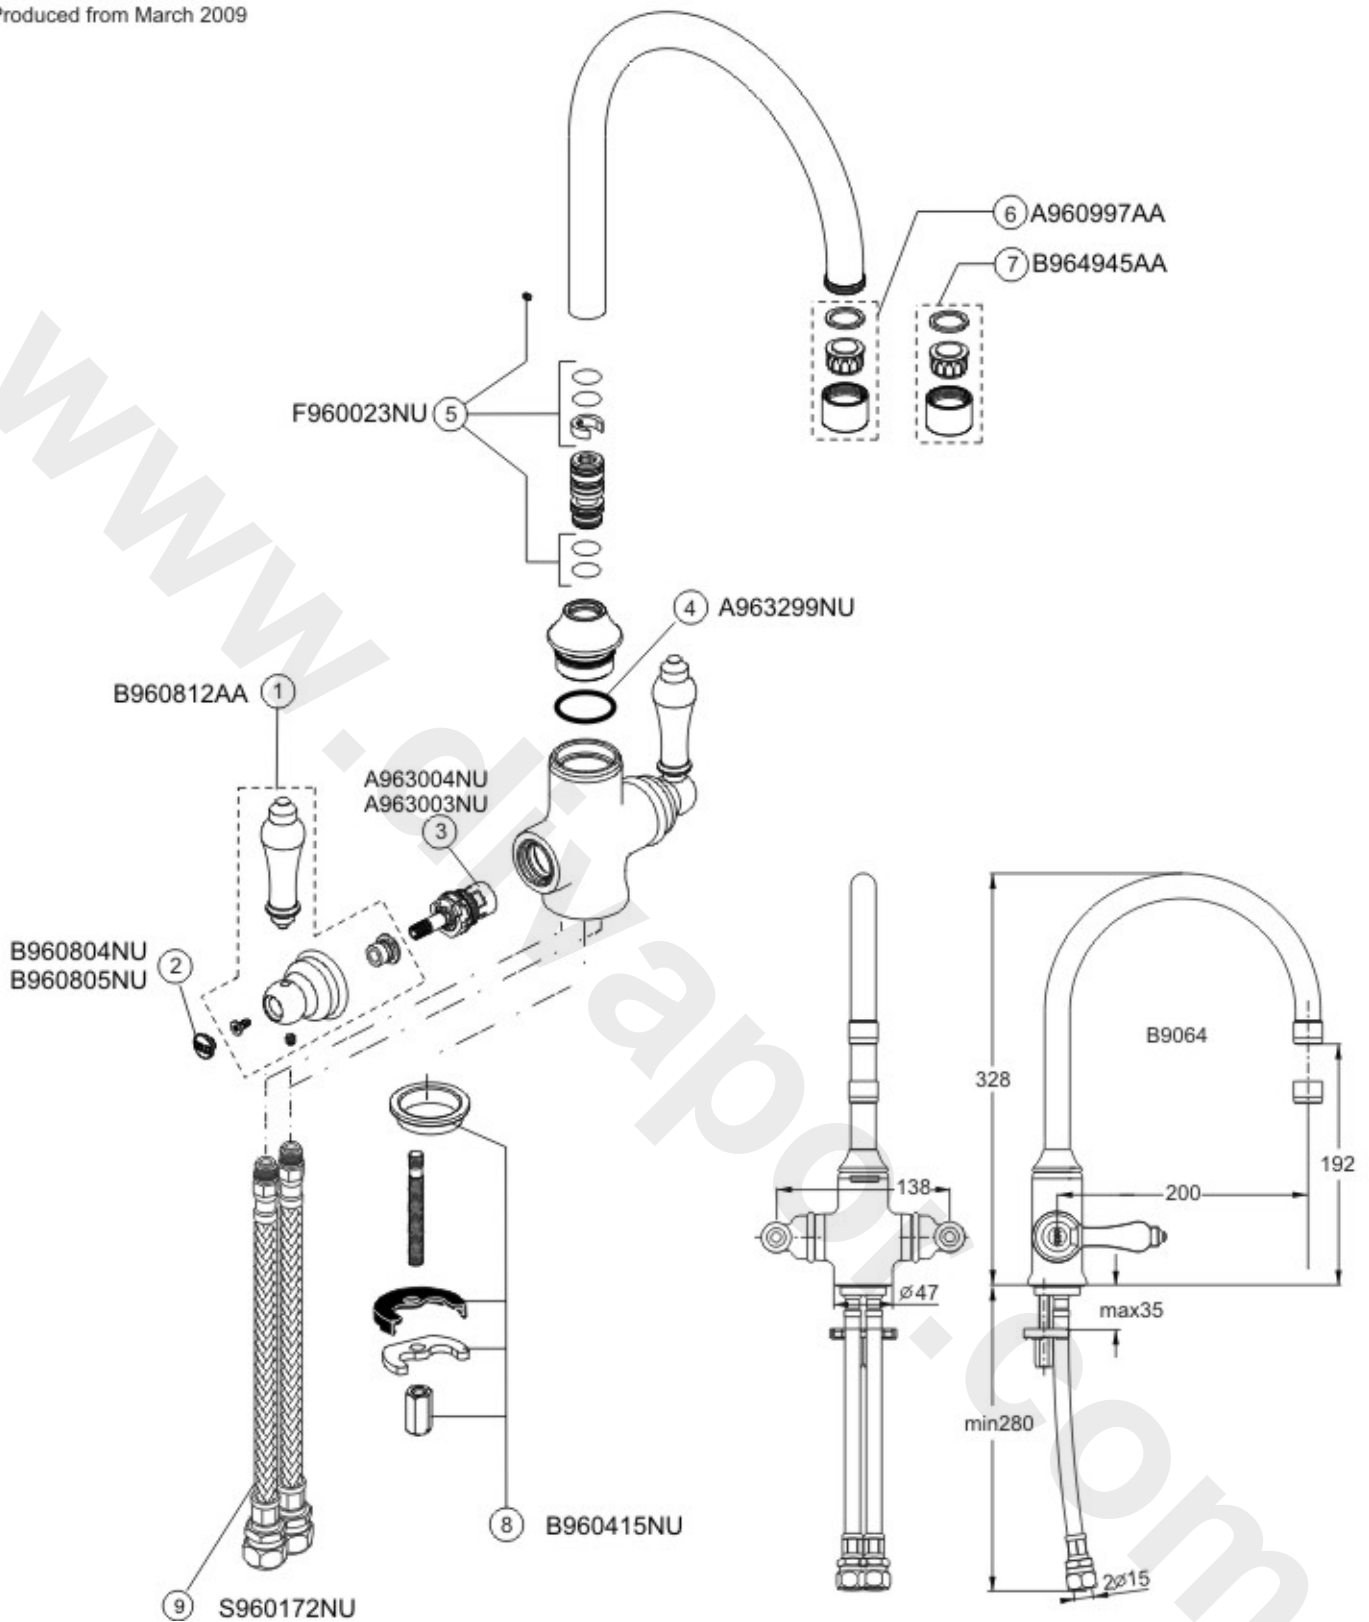

Produced from March 2009

Pos.	Description	Part-Number	Qty.	Pos.	Description	Part-Number	Qty.
1	Lever handle complete	B960812AA	1 pcs	5	Spout seal set	F960023NU	1 set
2a	Index red	B960804NU	1 pcs	6	Flow straightener	A960997AA	1 pcs
2b	Index blue	B960805NU	1 pcs	7	Aerator	B964945AA	1 pcs
3a	cold cartridge	A963004NU	1 pcs	8	Fixing set	B960415NU	1 set
3b	Hot cartridge	A963003NU	1 pcs	9	Flex hose assembly	S960172NU	1 pcs
4	O-ring 28 x 2	A963299NU	1 pcs				