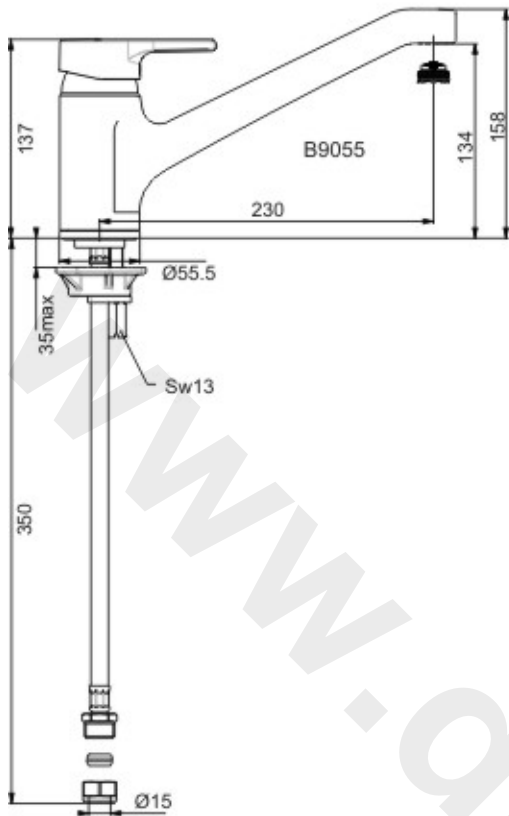

Produced from March 2009

Pos.	Description	Part-Number	Qty.	Pos.	Description	Part-Number	Qty.
1	Handle complete	B960795AA	1 pcs	10	Flow straightener	A960191NU	1 pcs
2	Grub screw	A963309NU	1 pcs	11	O-rings	A961338NU	1 set
3	Screw cap index	B960473AA	1 pcs	12	Fixing set	B960232NU	1 set
4	Shroud	B960276AA	1 pcs	13	Deck seal	A962208NU	1 pcs
5	O-ring	B960277NU	1 pcs	14	Base flange	B960407AA	
6	Click mechanism	A860700NU	1 set	15	O-ring set	B960230NU	1 set
7	Screws for cartridge fixing	A963176NU	3 pcs	16	Swivel spout seals kit	B960231NU	1 set
8	Cartridge 47mm	A960500NU	1 pcs	17	Flexible inlet tail	B960511NU	2 pcs
9	Cartridge seals	A961155NU	1 set	18	O-rings	B960341NU	2 pcs