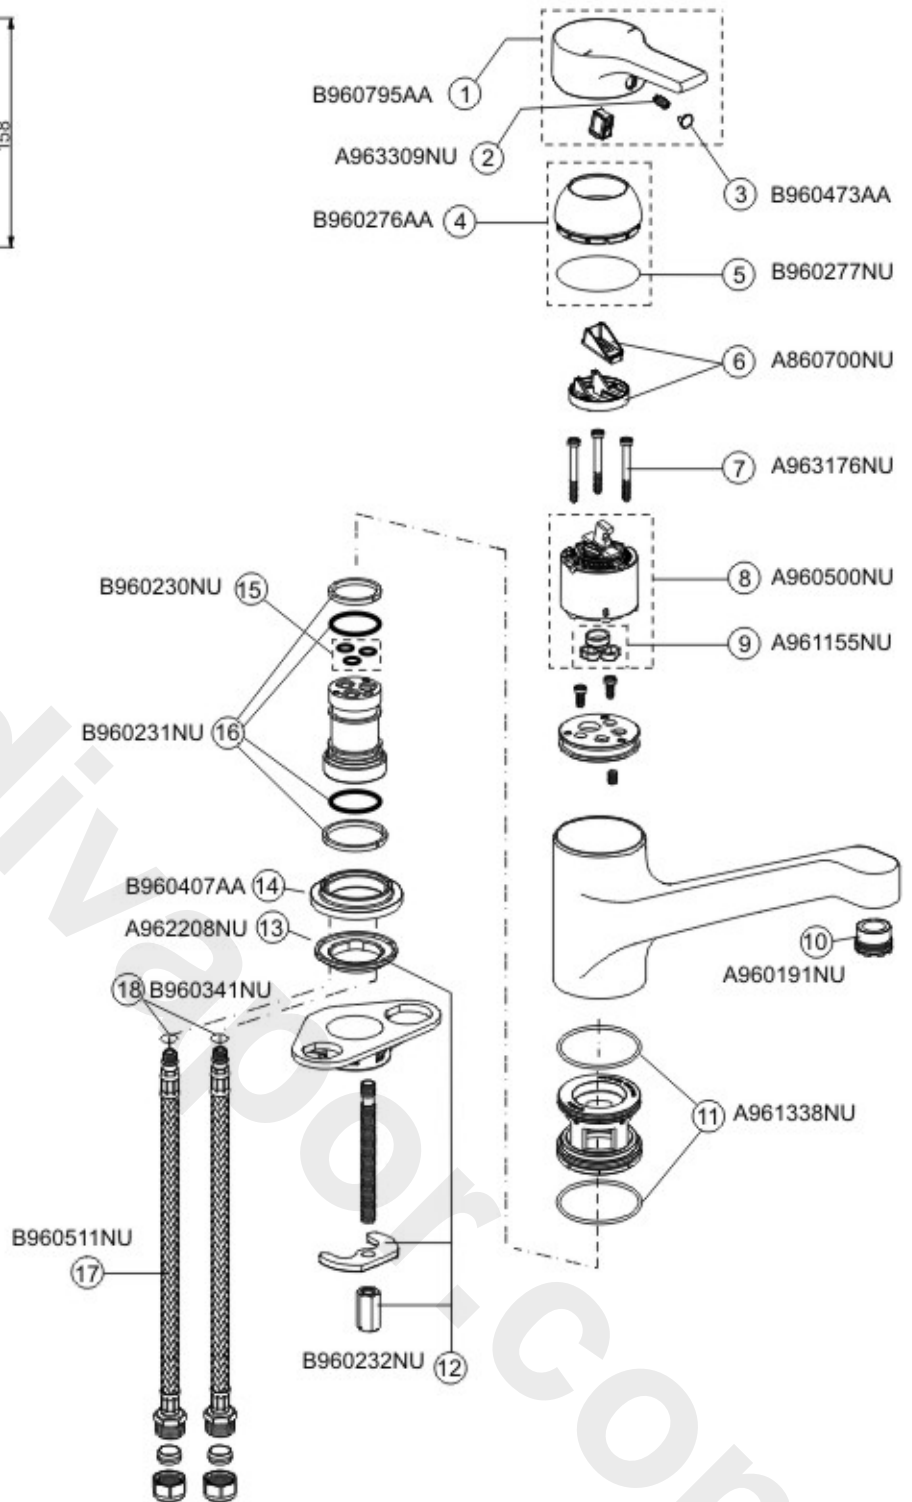

Produced from March 2009

Pos.	Description	Part-Number	Qty.	Pos.	Description	Part-Number	Qty.
1	Handle complete	B960795AA	1 pcs	10	Flow straightener	A960191NU	1 pcs
2	Grub screw	A963309NU	1 pcs	11	O-rings	A961338NU	1 set
3	Screw cap index	B960473AA	1 pcs	12	Fixing set	B960232NU	1 set
4	Shroud	B960276AA	1 pcs	13	Deck seal	A962208NU	1 pcs
5	O-ring	B960277NU	1 pcs	14	Base flange	B960407AA	
6	Click mechanism	A860700NU	1 set	15	O-ring set	B960230NU	1 set
7	Screws for cartridge fixing	A963176NU	3 pcs	16	Swivel spout seals kit	B960231NU	1 set
8	Cartridge 47mm	A960500NU	1 pcs	17	Flexible inlet tail	B960511NU	2 pcs
9	Cartridge seals	A961155NU	1 set	18	O-rings	B960341NU	2 pcs