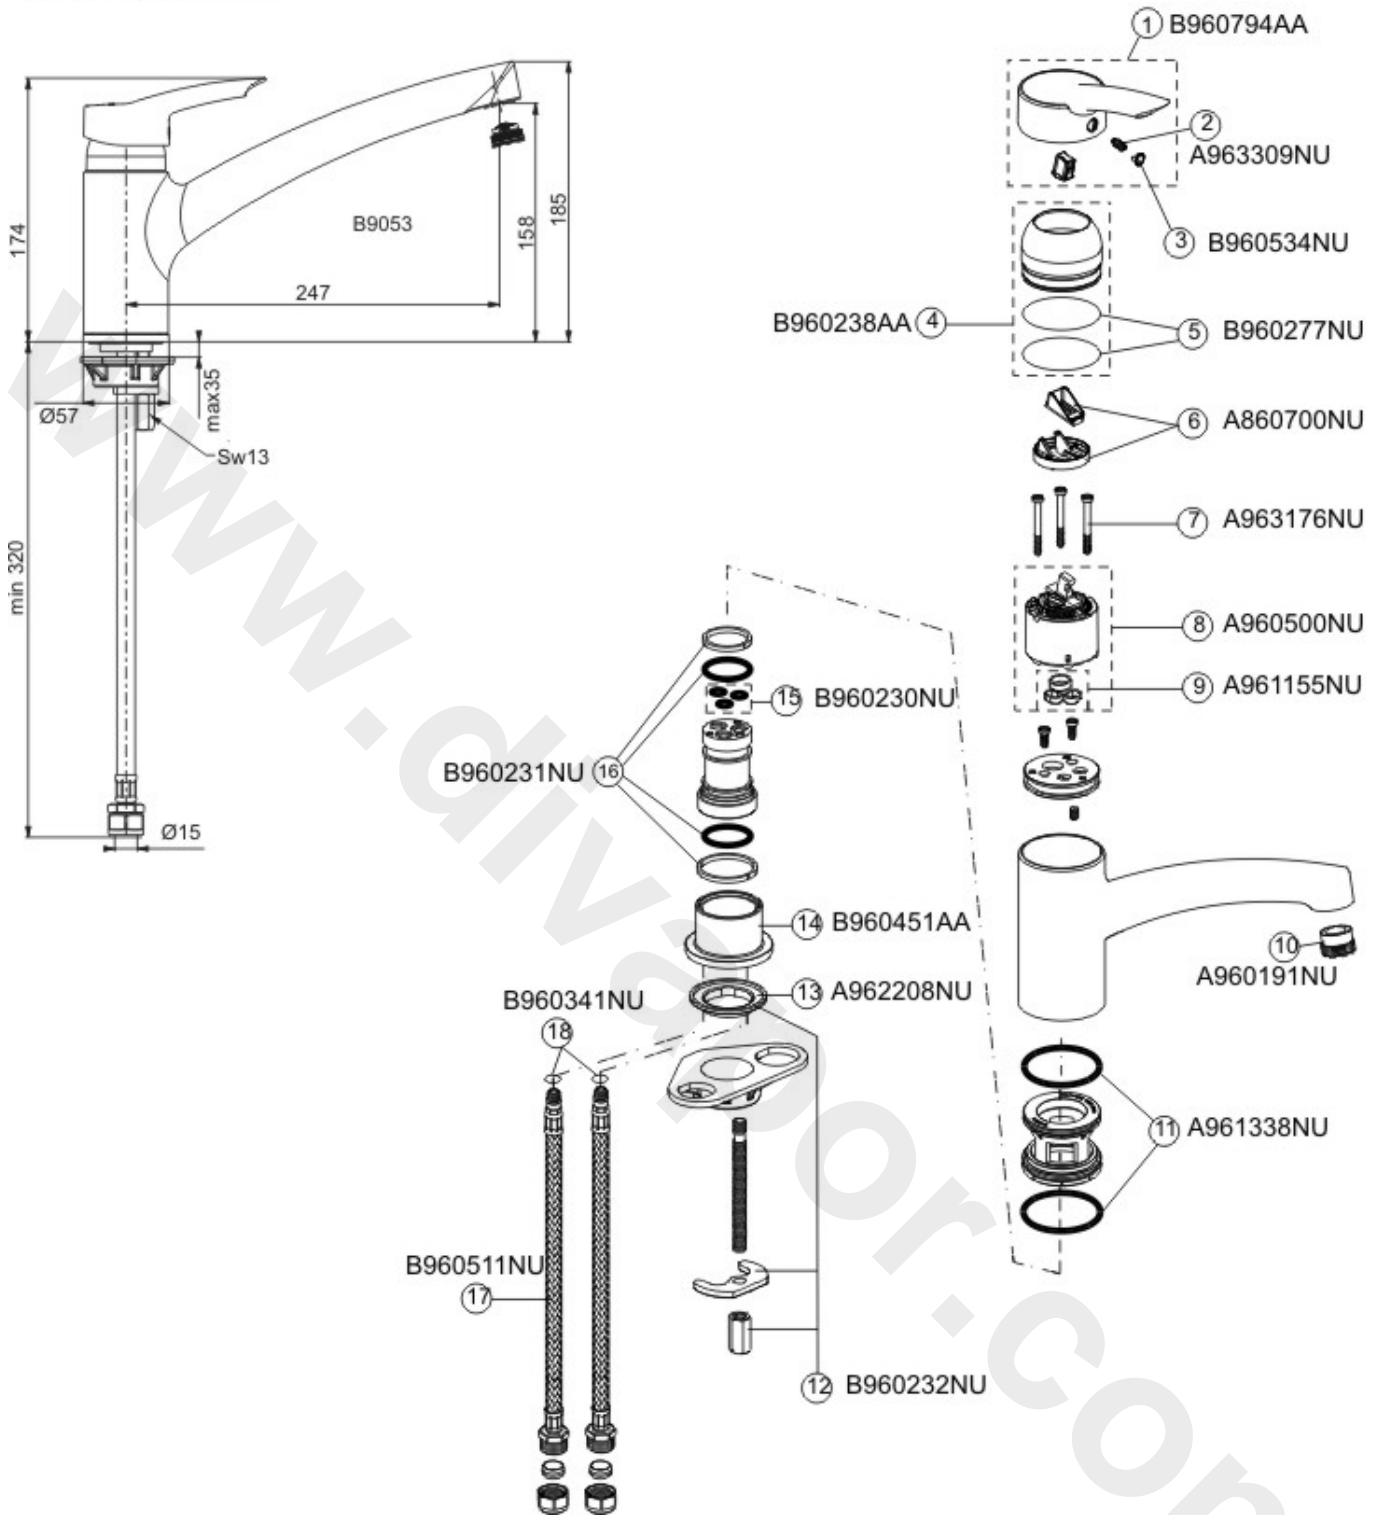

Produced from March 2009

Pos.	Description	Part-Number	Qty.	Pos.	Description	Part-Number	Qty.
1	Handle complete	B960794AA	1 pcs	10	Flow straightener	A960191NU	1 pcs
2	Grub screw	A963309NU	1 pcs	11	O-rings	A961338NU	1 set
3	Screw cap index	B960534NU	1 pcs	12	Fixing set	B960232NU	1 set
4	Shroud	B960238AA	1 pcs	13	Deck seal	A962208NU	1 pcs
5	O-ring	B960277NU	1 pcs	14	Base flange	B960451AA	1 pcs
6	Click mechanism	A860700NU	1 set	15	O-ring set	B960230NU	1 set
7	Screws for cartridge fixing	A963176NU	3 pcs	16	Swivel spout seals kit	B960231NU	1 set
8	Cartridge 47mm	A960500NU	1 pcs	17	Flexible inlet tail	B960511NU	2 pcs
9	Cartridge seals	A961155NU	1 set	18	O-rings	B960341NU	2 pcs