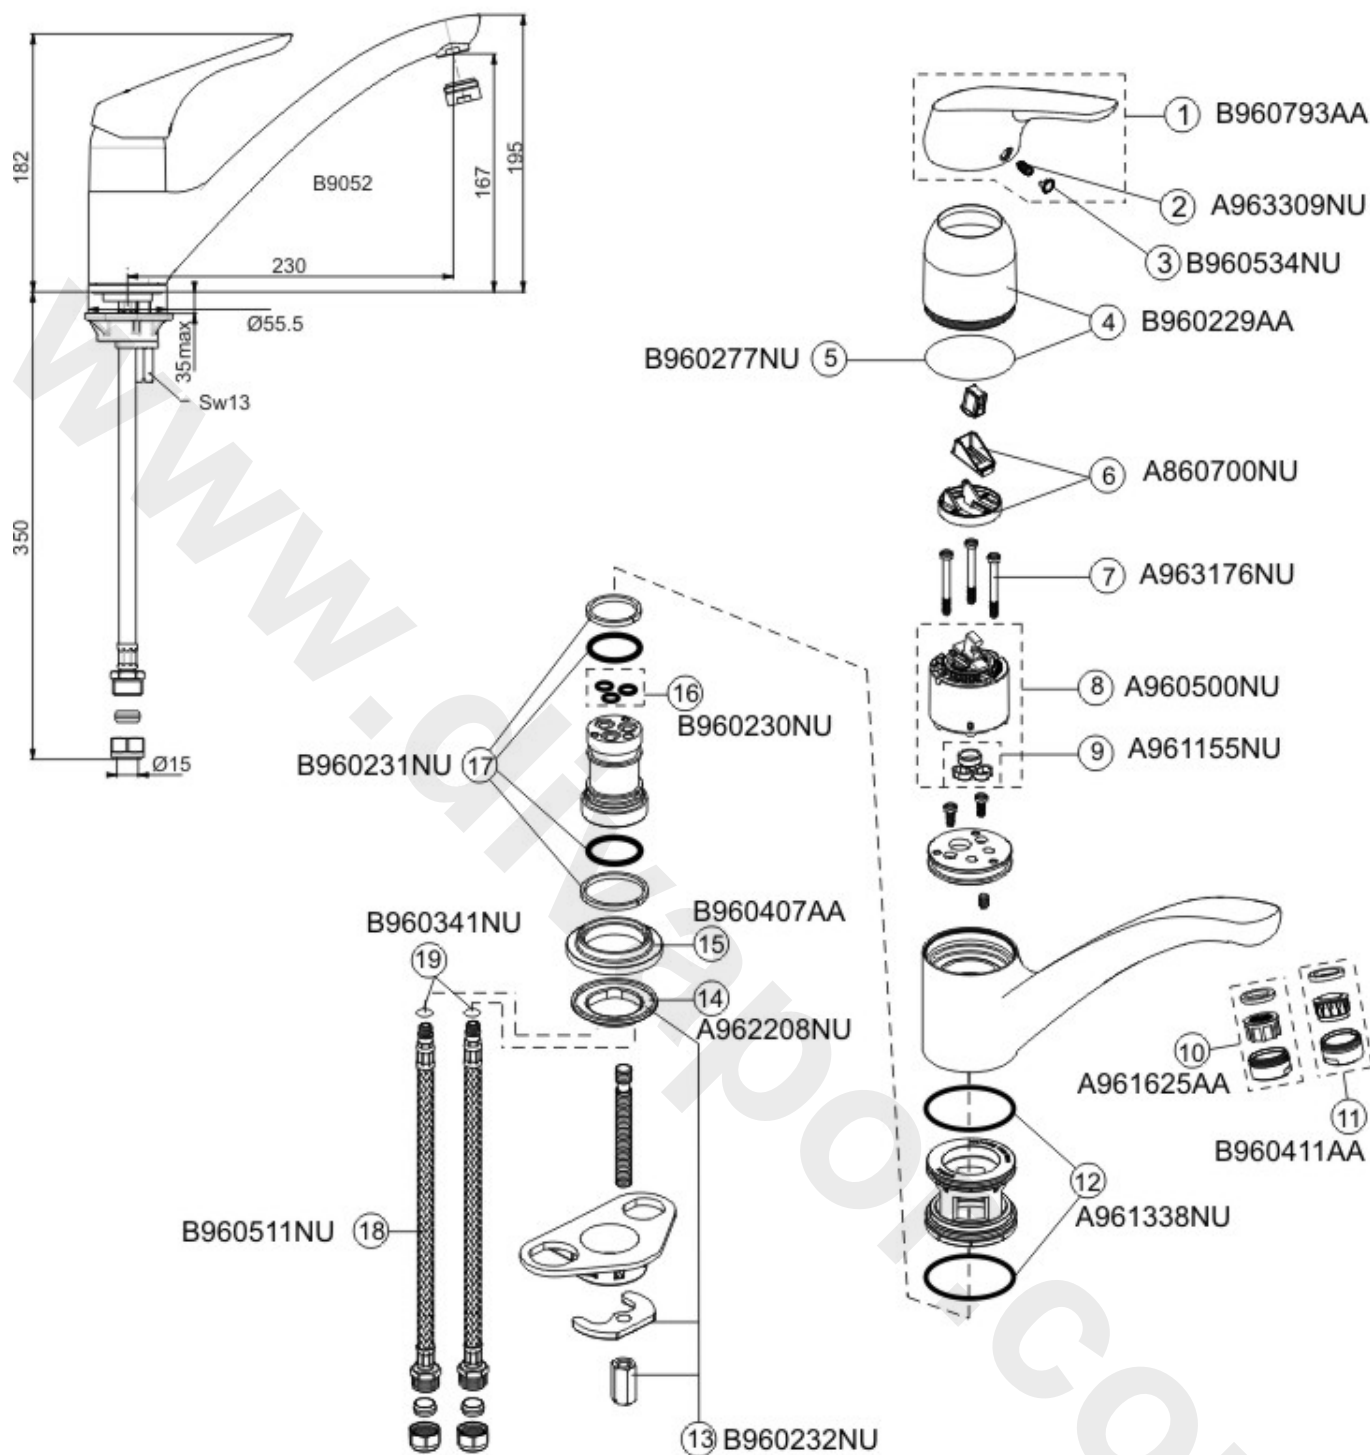

Produced from March 2009

Pos.	Description	Part-Number	Qty.	Pos.	Description	Part-Number	Qty.
1	Handle complete	B960793AA	1 pcs	11	Aerator	B960411AA	1 pcs
2	Grub screw	A963309NU	1 pcs	12	O-rings	A961338NU	1 set
3	Screw cap index	B960534NU	1 pcs	13	Fixing set	B960232NU	1 set
4	Shroud	B960229AA	1 pcs	14	Deck seal	A962208NU	1 pcs
5	O-ring	B960277NU	1 pcs	15	Base flange	B960407AA	1 pcs
6	Click mechanism	A860700NU	1 set	16	O-ring set	B960230NU	1 set
7	Screws for cartridge fixing	A963176NU	3 pcs	17	Swivel spout seals kit	B960231NU	1 set
8	Cartridge 47mm	A960500NU	1 pcs	18	Flexible inlet tail	B960511NU	2 pcs
9	Cartridge seals	A961155NU	1 set	19	O-rings	B960341NU	2 pcs
10	Flow straightener	A961625AA	1 pcs				