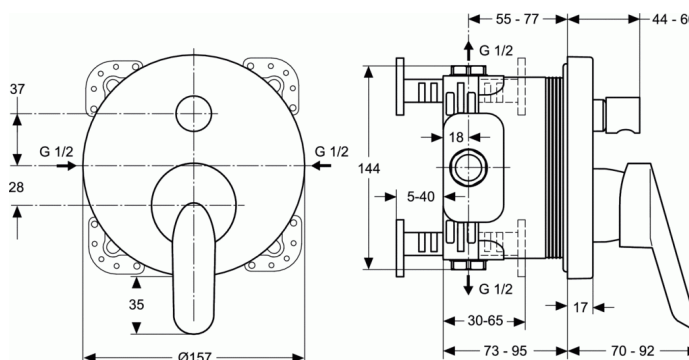

CERAPLUS

Built-in bath & shower mixer

Built-in bath & shower mixer

Kit 2 version (visible parts)
 47 mm IS Click cartridge
 Without accessories
 Metal handle with red and blue indicator
 Automatic diverter
 Metal escutcheon
 To be used only in combination with:
 EASY-BOX A1000NU Kit 1 (internal part)
 Comply with EN817

Necessary equipment:
 EASY-BOX universal built-in Kit 1 (A1000NU)

REQUIRED

EASY-BOX universal built-in KIT1 A1000

RECOMMENDED

Extension kit A960704
 Extension kit A962476
 Wall elbow B9448
 M1 Shower Set, 1-functional, 100 mm diameter B9451