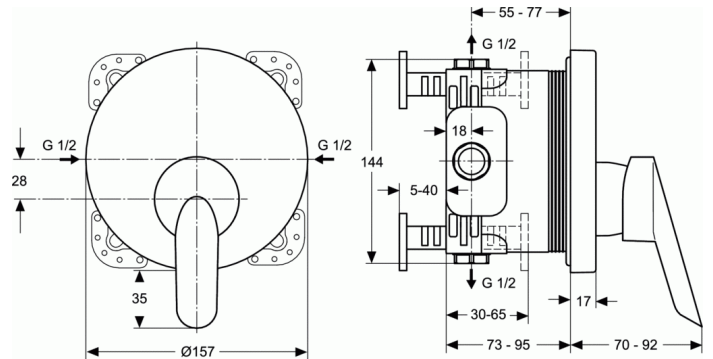

CERAPLUS

Built-in shower mixer

Built-in shower mixer

Kit 2 version (visible parts)
 47 mm IS Click cartridge
 Without accessories
 Metal handle with red and blue indicator
 Metal escutcheon
 To be used only in combination with:
 EASY-BOX A1000NU Kit 1 (internal part)
 Comply with EN817

Necessary equipment:
 EASY-BOX universal built-in Kit 1 (A1000NU)

REQUIRED

EASY-BOX universal built-in KIT1 A1000

RECOMMENDED

Extension kit A960704
 Extension kit A962476
 Wall elbow B9448
 M1 Shower Set, 1-functional, 100 mm diameter B9451