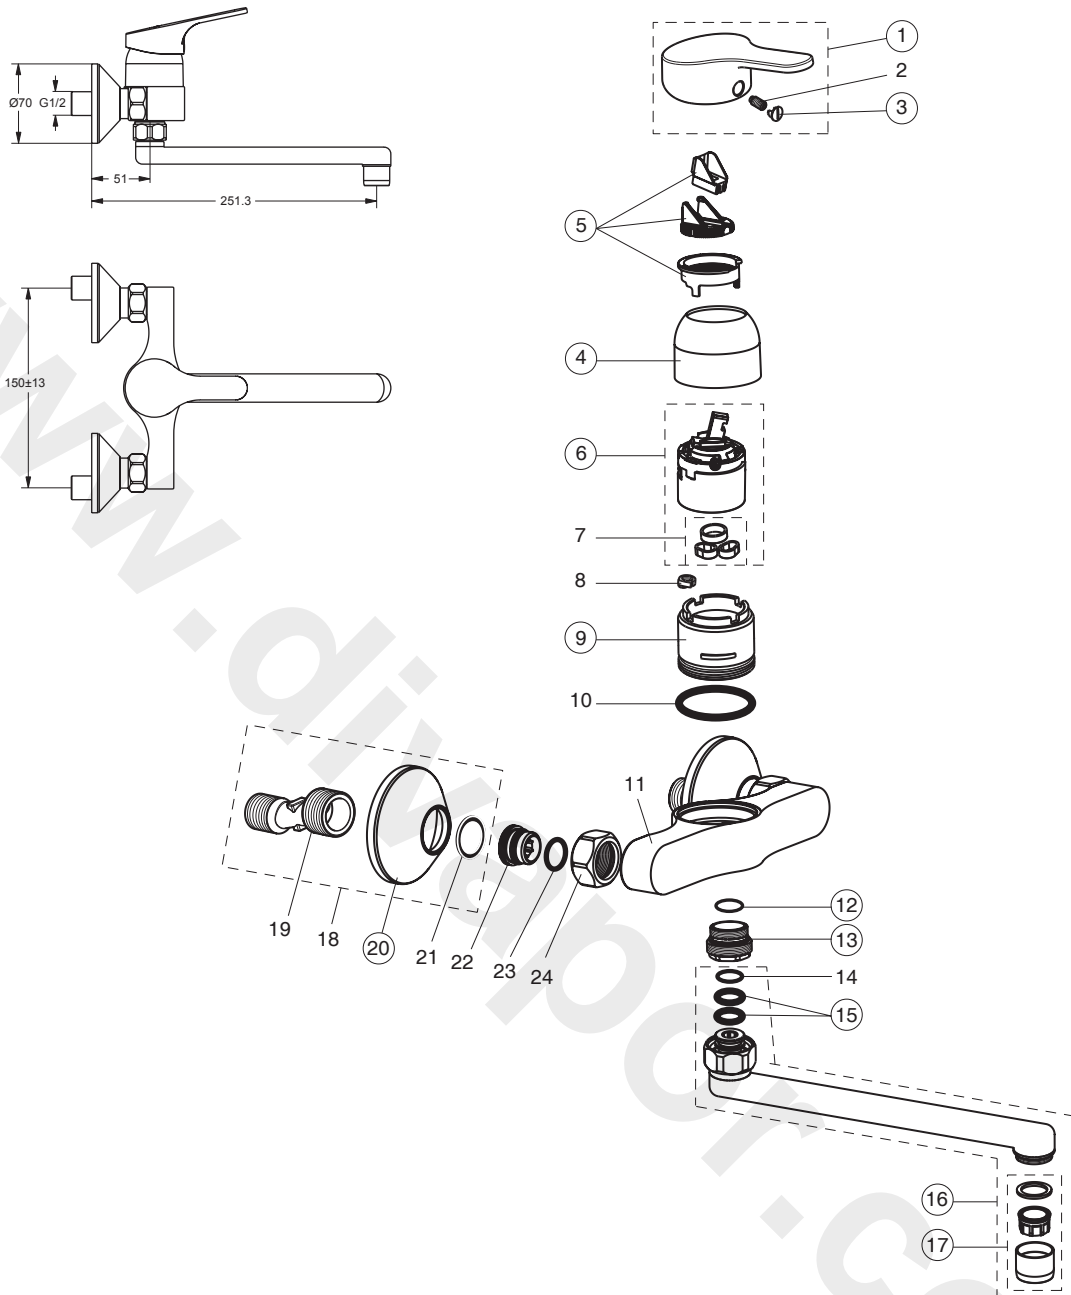

# SLIMLINE II (B8599AA)

Pos.	Signify	Spare parts-Nr.	Quantity	Pos.	Signify	Spare parts-Nr.	Quantity
1	Lever,w/logo ISI-compl.	B960755AA	1 Pcs.	15	O-Ring Ø13x2.5	A962728NU	2 Pcs.
2	Screw M5x10		1 Pcs.	16	Tubular spout	B960351AA	1 Set
3	Cap(Blue/Red)	A963054NU	1 Pcs.		for sink-200mm-compl.		
4	Rosette decorative	B960779AA	1 Pcs.	17	Perlator M22x1-B	B964945AA	1 Pcs.
5	Volume stop	B960477NU	1 Pcs.	18	S-connection-compl.		1 Set
6	Cartridge Ø40	A963785NU	1 Pcs.	19	S-connector G3/4		2 Pcs.
7	O-Ring-set		1 Set	20	Rosette	A963489AA	1 Pcs.
8	Pin		1 Pcs.	21	Fibre washer for non-return valve		2 Pcs.
9	Screw M46x1.5	B960780NU	1 Pcs.	22	Nipple M19x1.5LH		2 Pcs.
10	O-Ring Ø41x1.78		1 Pcs.	23	O-Ring Ø15.6x1.78		2 Pcs.
11	Body shower		1 Pcs.	24	Coupling nut		2 Pcs.
12	O-Ring Ø18.2x1.7	A961640NU	2 Pcs.				
13	Nipple M22x1-G3/4	B960286AA	1 Pcs.				
14	O-Ring Ø13.1x1.6		1 Pcs.				