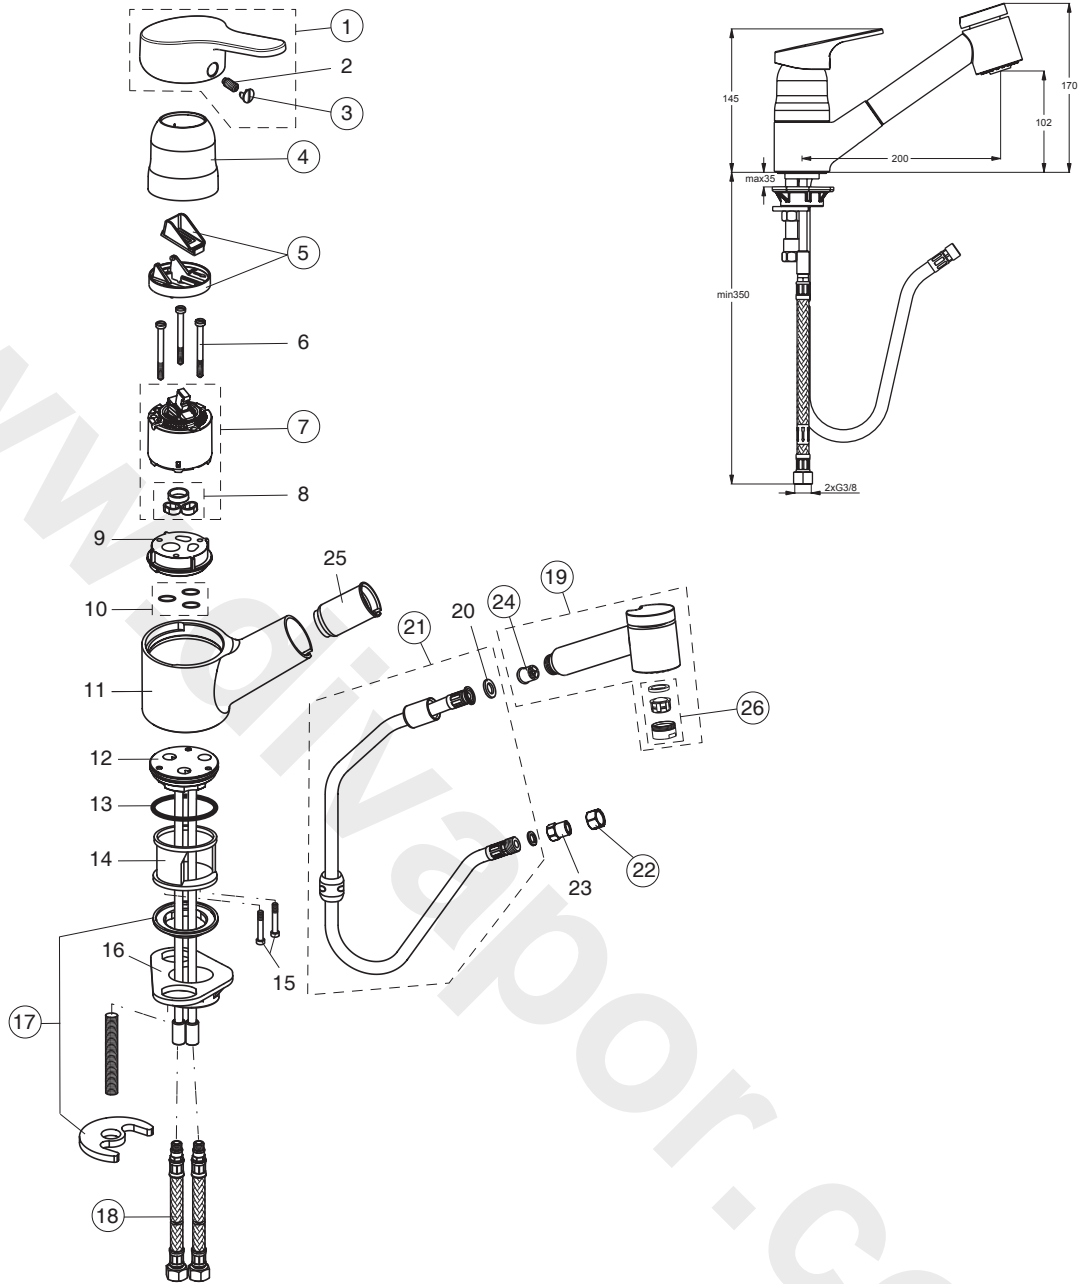

SLIMLINE II (B8598AA)

Pos.	Signify	Spare parts-Nr.	Quantity	Pos.	Signify	Spare parts-Nr.	Quantity
1	Lever,w/logo ISI-compl.	B960826AA	1 Pcs.	15	Cylinder screw M4x39		2 Pcs.
2	Screw M5x10		1 Pcs.	16	U plate support bracket fixing kit		1 Pcs.
3	Cap(Blue/Red)	A963054NU	1 Pcs.	17+22	Assembly for kitchen	A962356NU	1 Set
4	Escutcheon	B964676AA	1 Pcs.	18	Flex pexhose F3/8I/14-M10x1A-D6.2-12x400	B960474NU	1 Pcs.
5	Volume stop	A860700NU	1 Pcs.	19	Pull-out spray-compl.	B960827AA	1 Pcs.
6	Screw M4x62		3 Pcs.	20	Rubber washer		2 Pcs.
7	Cartridge Ø 47mm	A960500NU	1 Pcs.	21	Hose L1500-M15x1, plastic kit with weight	A963699NU	1 Pcs.
8	O-Ring-set		1 Set	22	Nut M12	A961380NU	10 Pcs.
9	Spacer		1 Pcs.	23	Nippel M15x1-IX M12		1 Pcs.
10	O-Ring Ø 9.19x2.62		3 Pcs.	24	Check valve	B960649NU	1 Pcs.
11	Body for sink KOMBI		1 Pcs.	25	Plastic insert		1 Pcs.
12	Manifold KOMBI		1 Pcs.	26	Casc.perlator M24x1-B	A960932AA	1 Pcs.
13	O-Ring Ø 44x2		2 Pcs.				
14	Internal body		1 Pcs.				