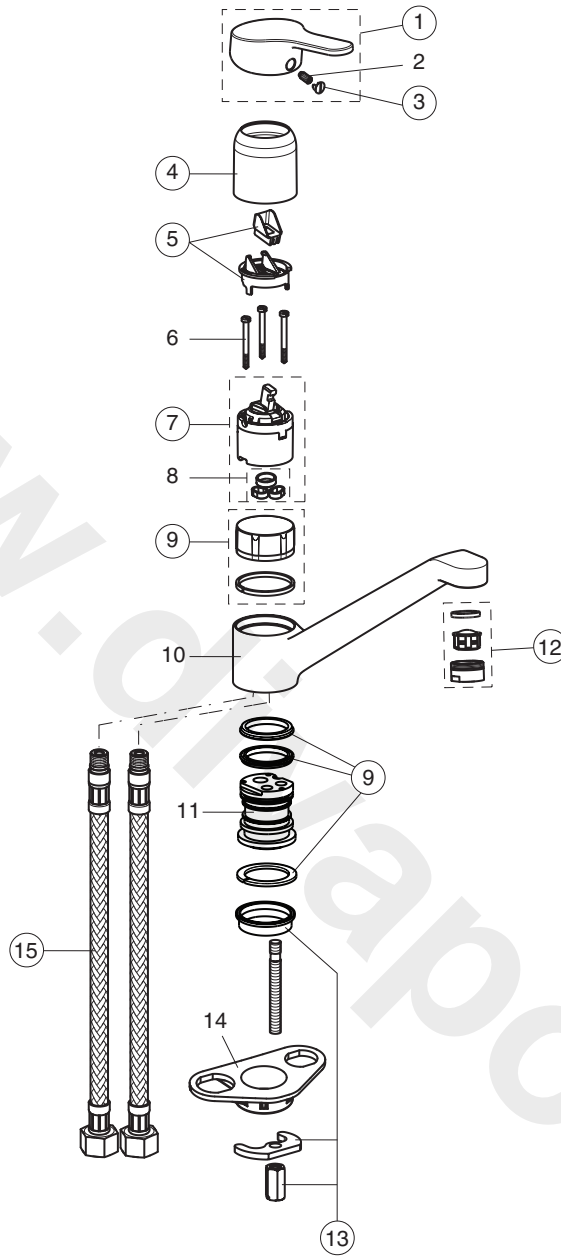

SLIMLINE II (B8592AA;B8697AA;B8995AA)

Pos.	Signify	Spare parts-Nr.	Quantity	Pos.	Signify	Spare parts-Nr.	Quantity
1	Lever,w/logo ISI-compl.	B960755AA	1 Pcs.	13	Connecting set	B964565NU	1 Set
2	Screw M5x10		1 Pcs.	14	U plate support bracket fixing kit		1 Pcs.
3	Cap(Blue/Red)	A963054NU	1 Pcs.	15	Flex hose F3/8 M10x1C/8x12/L400	A963305AA	1 Pcs.
4	Rosette decorative	B960783AA	1 Pcs.		Flex hose G1/2 M10x1/8x12/L400	B964562AA	1 Pcs.
5	Volume stop	B960477NU	1 Pcs.				
6	Screw M3x36.5		3 Pcs.				
7	Cartridge Ø40	A963785NU	1 Pcs.				
8	Cartridge Ø 40,high-flow	B960775NU	1 Pcs.				
8	O-Ring-set		1 Set				
9	Sealing set for kitchen	B960784NU	1 Set				
10	Body kitchen		1 Pcs.				
11	Manifold		1 Pcs.				
12	Casc.perlator M24x1-A	A960321AA	1 Pcs.				
	Perlator PL-HC M24x1-S	B960774AA	1 Pcs.				