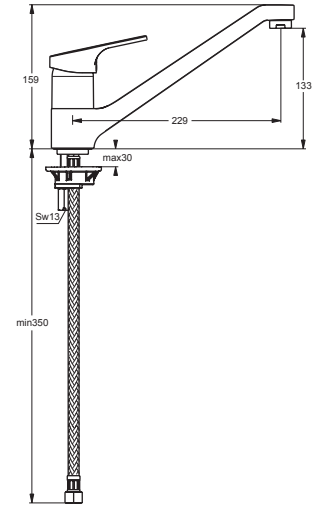

SLIMLINE II (B8592AA;B8697AA;B8995AA)

Pos.	Signify	Spare parts-Nr.	Quantity	Pos.	Signify	Spare parts-Nr.	Quantity
1	Lever,w/logo ISI-compl.	B960755AA	1 Pcs.	13	Connecting set	B964565NU	1 Set
2	Screw M5x10		1 Pcs.	14	U plate support bracket fixing kit		1 Pcs.
3	Cap(Blue/Red)	A963054NU	1 Pcs.	15	Flex hose F3/8 M10x1C/8x12/L400	A963305AA	1 Pcs.
4	Rosette decorative	B960783AA	1 Pcs.		Flex hose G1/2 M10x1/8x12/L400	B964562AA	1 Pcs.
5	Volume stop	B960477NU	1 Pcs.				
6	Screw M3x36.5		3 Pcs.				
7	Cartridge Ø40	A963785NU	1 Pcs.				
8	Cartridge Ø 40,high-flow	B960775NU	1 Pcs.				
8	O-Ring-set		1 Set				
9	Sealing set for kitchen	B960784NU	1 Set				
10	Body kitchen		1 Pcs.				
11	Manifold		1 Pcs.				
12	Casc.perlator M24x1-A	A960321AA	1 Pcs.				
	Perlator PL-HC M24x1-S	B960774AA	1 Pcs.				