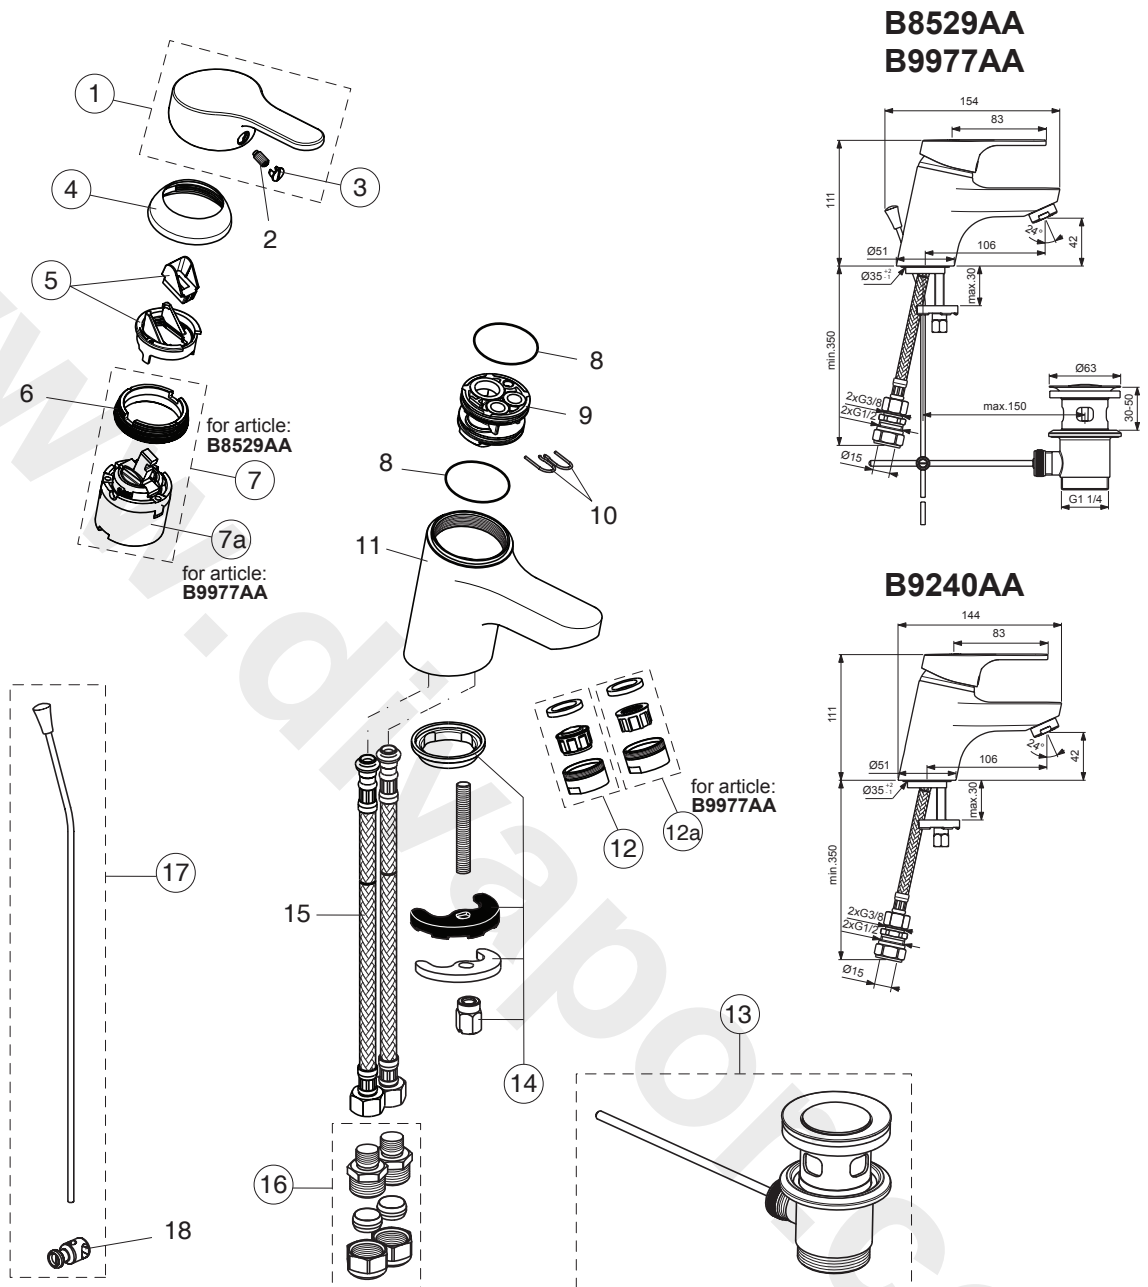

ALTO

Pos.	Signify	Spare parts-Nr.	Quantity	Pos.	Signify	Spare parts-Nr.	Quantity
1	Lever,w/logo-compl.	B960755AA	1 Pcs.	13	Pop-up drain ass.	A962991AA	1 Pcs.
2	Screw M5x10		1 Pcs.	14	Connecting set	A964520NU	1 Set
3	Cap(Blue/Red)	A963054NU	1 Pcs.	15	Flex hose G3/8, Ø10.5/L445(for B8529AA)		2 Pcs.
4+pos.6	Cap	B960862AA	1 Pcs.		Flex hose G3/8, Ø10.5/L430(for B9977AA)		2 Pcs.
5	Eco click set	B960477NU	1 Pcs.	16	Connector G3/8,Ø15	B960845NU	1 Set
6	Screw M43x1.5 M41x1.5		1 Pcs.	17	Pull-up rod-compl.	B960691AA	1 Set
7	Cartridge Ø40mm	A963785NU	1 Pcs.	18	Pop up waste shackle		1 Pcs.
7a	Cartridge Ø40,high-flow	B960775NU	1 Pcs.				
8	O-Ring Ø35x2		2 Pcs.				
9	Manifold		1 Pcs.				
10	Clip		2 Pcs.				
11	Body		1 Pcs.				
12	Aerator M24x1	B960754AA	1 Pcs.				
12a	Nozzle	A961625AA	1 Pcs.				