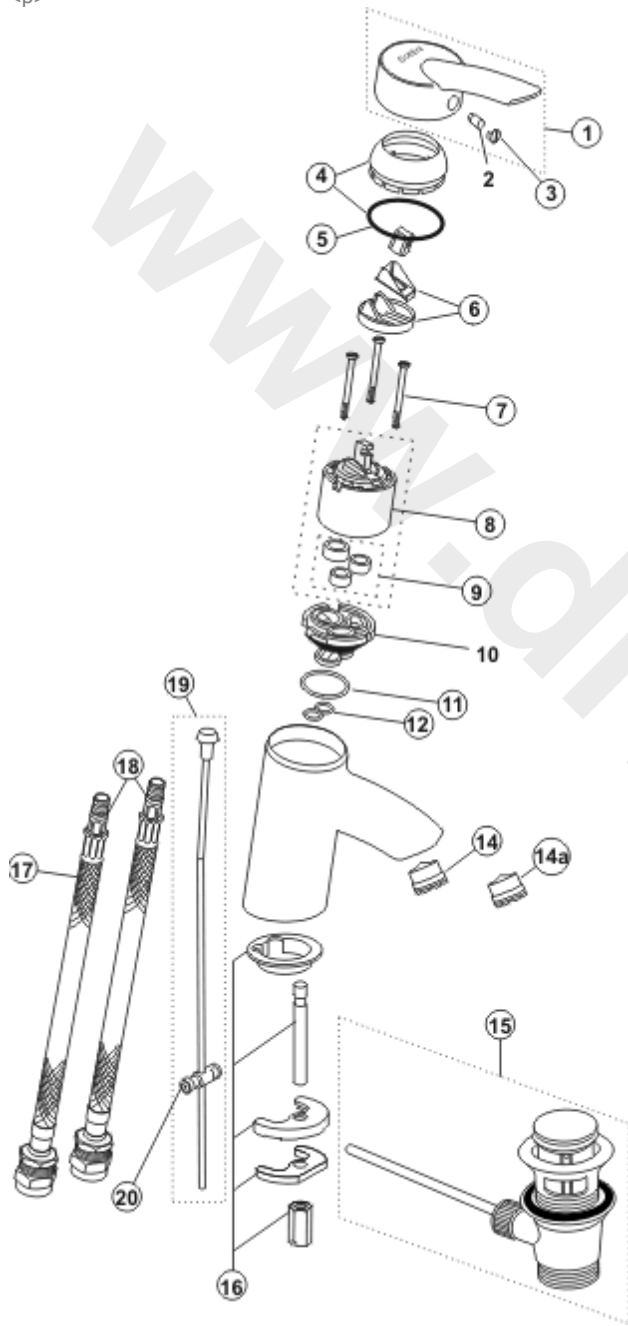

<p>

Ref.	Description	Part No.
1	Lever handle	B960651AA
3	Cover button (Blue/Red)	B960426NU
4	Shroud with O-Ring	B960368AA
5	O-Ring 40x1	B960277NU
6	Volume stop	A860700NU
7	Screw M4x45.5	A961957NU
8	Cartridge 47mm	A960500NU
9	O-Ring-set	A961155NU
11	O-Ring 28x2	A963299NU
12	O-Ring 9x2	A961868NU
17	Flex hose G1/2 M10x1C RCB, 15x380	B960511NU (factory Fitted since 2013)
18	O-Ring 7.65x1.78	B960341NU
19	Pop up waste set	A964527AA
20	Pop up waste shackle	A963404NU
14	Flowstraitener cache junior M21.5x	A960191NU
14a	Aerator Honeycomb Cache M21.5x1	B960366NU
15	Pop-up waste	A961230AA
16	Fixing set	B964894NU

NB -- colour/finish options

Chrome = AA

www.divapor.com