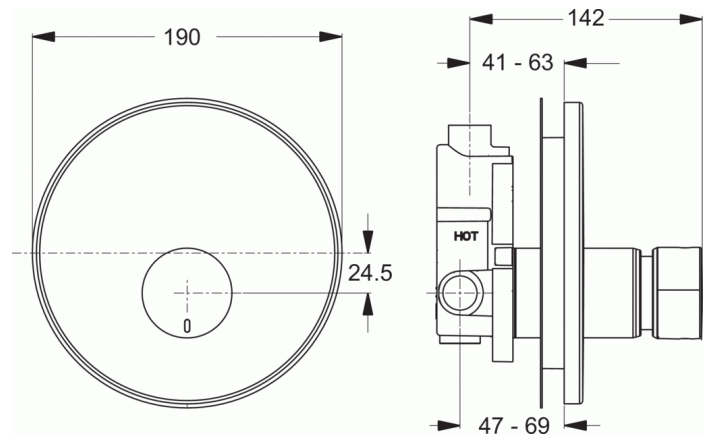

### CERAPLUS Shower/urinal built-in push-button non-mixing