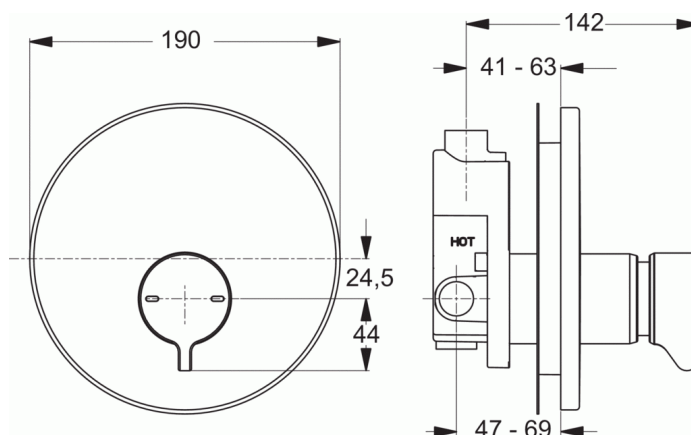

### CERAPLUS Shower built-in push-button mixer