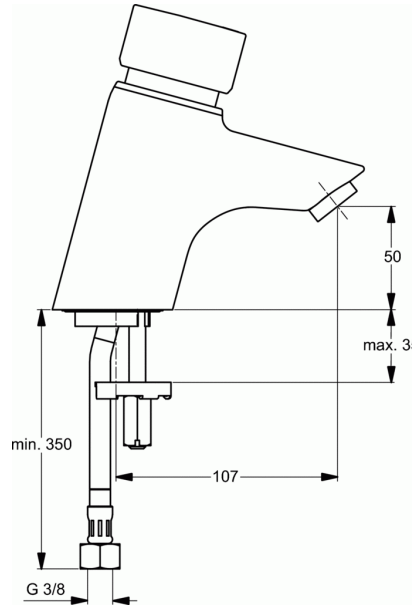

## CERAPLUS Basin pillar tap push-button

### CERAPLUS Basin pillar tap push-button

Ceraplus basin pillar tap push-button  
MELOH cartridge, working time 15-35 sec  
Aerator - Laminar, Vandal Proof  
Flexible Hose - PEX  
Without pop-up waste  
Ceraplus basin pillar tap push-button  
MELOH cartridge, working time 15-35 sec  
Aerator - Laminar, Vandal Proof  
Flexible Hose - PEX  
Without pop-up waste