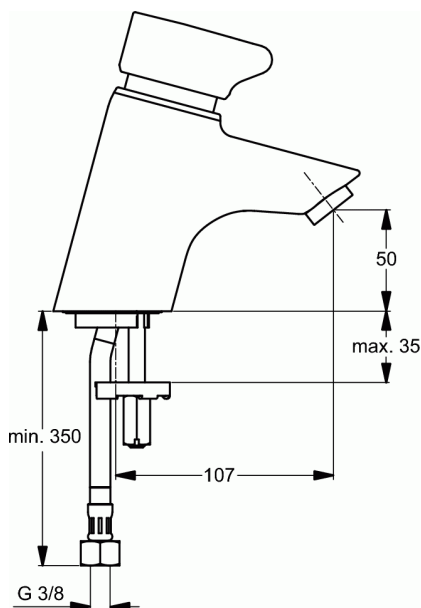

CERAPLUS

CERAPLUS Basin push-button mixer

CERAPLUS Basin push-button mixer

Ceraplus basin push-button mixer
 MELOH cartridge, working time 15-35 sec
 Aerator - Laminar, Vandal Proof
 Flexible Hoses - PEX
 With red and blue indicator
 Without pop-up waste

This item is not listed in the 2020 Catalogue.

VARIANTS

CERAPLUS Basin pillar tap push-button B8296

RECOMMENDED

Micro thermostat A5776
 Connection set (in case of two water mixer connections) A5777

FINISHES*