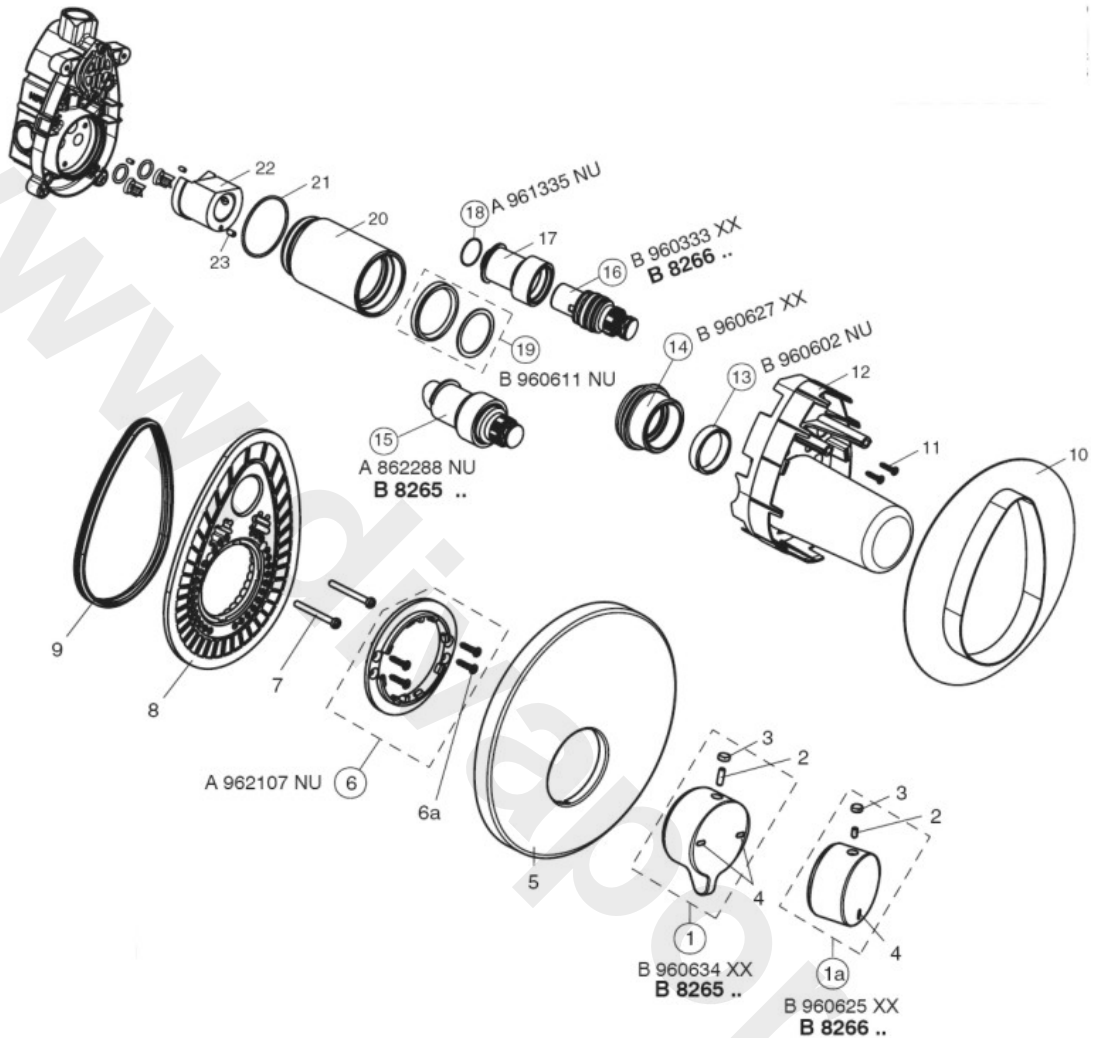

ARMITAGE SHANKS
AVON 21
B8265 AVON 21 SHO MXR B-IN CHROME SELF CLS
B8266 AVON 21 SHO/URI TAP BLT-IN SELF CLOSING

Ref.	Description	Part No.
1	Handle complete (B8265)	B960634AA
1a	Handle complete- (B8266)	B960625AA
6	Face plate holder clamp ring	B960107NU
13	THREAD RING M38X1	B960602NU
14	CERAPLUS CAP M50X1 CHROME	B960627AA
15	Cartridge (B8265)	A862288NU
16	METERING TAP CARTRIDGE CHROME (B8266)	B960333AA
18	O-RING	A961335NU
19	Ring kit	B960611NU
20	ESCUTCHEON CHROMIUM	A962129AA
21	ESCUTCHEON HOLDER SMALL	A962107NU
22	CAPELLO BACKPLATE FOR B/I SHOWER	A963447NU
23	CAPELLO B/I SHR SEALING RING CHROME	A963444NU