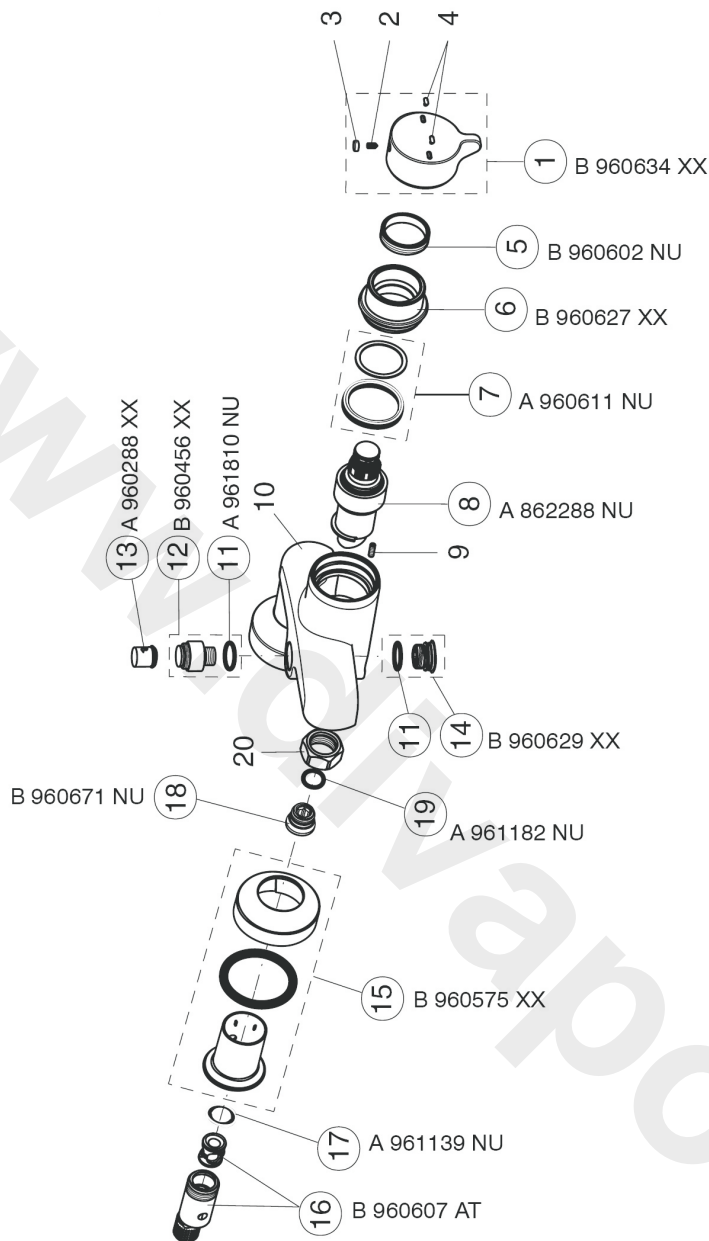

## AVON 21

### B8264AA AVON 21 SHO MXR EXPSD U/OUTL SELF CLS

| Ref. | Description                              | Part No.  |
|------|--|-----------|
| 1    | Handle complete                          | B960634AA |
| 5    | THREAD RING M38X1                        | B960602NU |
| 6    | CERAPLUS CAP M50X1 CHROME                | B960627AA |
| 7    | SEAL KIT FOR AVON MIXER                  | A960611NU |
| 8    | Cartridge                                | A862288NU |
| 11   | O RING                                   | A961810NU |
| 12   | NIPPLE M18X1,5 / G3/4 CHROME             | B960456AA |
| 13   | RV-PATRONE DW15 S                        | A960288NU |
| 14   | Blanking plug                            | B960629AA |
| 15   | ESCUTCHEON SET ON-OFF S-CONNECTOR CHROME | B960575AA |
| 16   | ON-OFF S-CONNECTOR SET 1/2 X 3/4 NICKEL  | B960607AT |
| 17   | FIBRE WASHER FOR NON-RETURN VALVE        | A961139NU |
| 18   | Nipple                                   | B960671NU |
| 19   | SPARES O-RING                            | A961182NU |