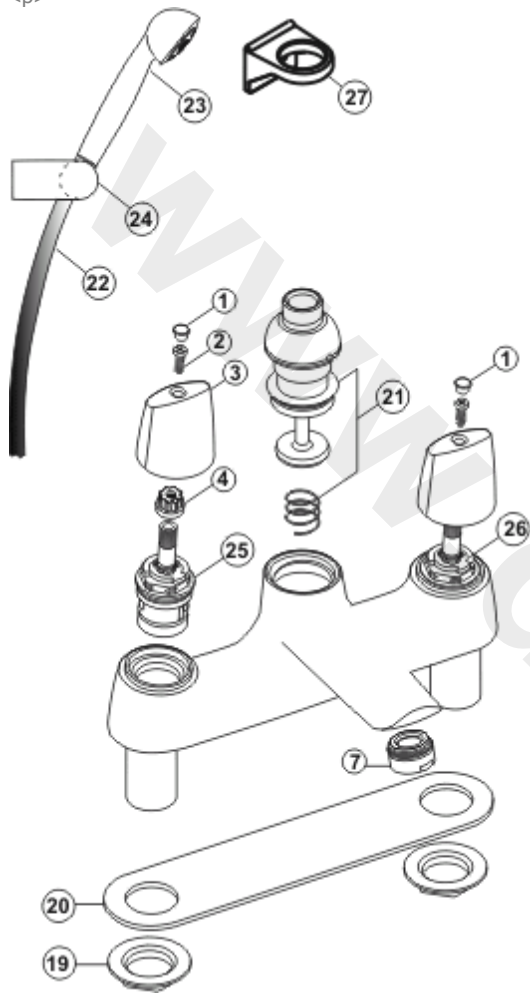

<p>

Ref.	Description
1a	Red index button
1b	Blue index button
2	Screw M4 x 12mm
3	Ceraplan Duo handle
4	Drive insert
7	Flow straightener
19	Bath pillar tap fixing set
20	Sealing gasket, 2-hole bath fittings
21	Divertor, 2-hole bath/shower mixer
22	Shower hose, 2-hole mixer
23	Shower handspray
24	Showering station
25	3/4" I-S rubber valve int. h'work c/w M4 taper screw
27	Shower hose restraining bracket

Part No.
B960516NU
B960517NU
B960599NU
B960598AA
E960053NU
S9635AA
B960471NU
E911706NU
B960522AA
E4745AA
B950791AA11
S960164AA
A951645NU11
EEM134901AA

**NB -- colour/finish options**

Chrome = AA