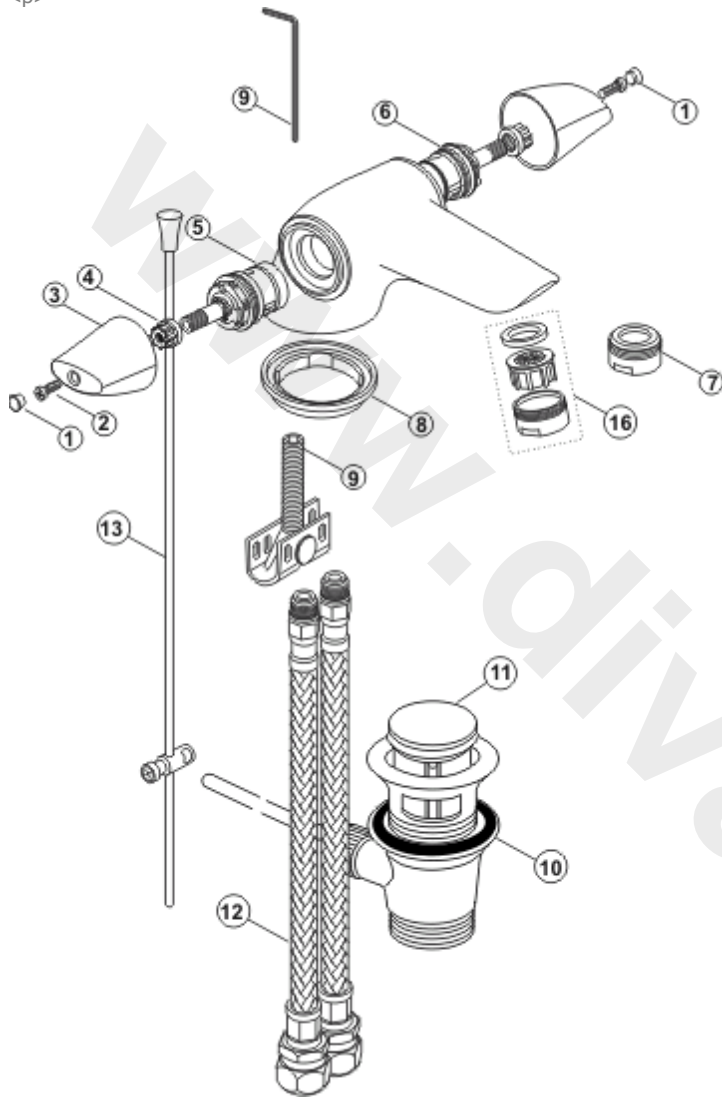

<p>

Ref.	Description
1a	Red index button
1b	Blue index button
2	Screw M4 x 12mm
3	Ceraplan Duo handle
4	Drive insert
5	1/2 IS rubber valve internal headhork
7	Flow straightener insert supplied separately
8	Sealing washer
9	Top-fix clamp
9a	Allen key for top-fix clamp
10	Pop-up waste complete
11	Pop-up waste plug
12	Flexible inlet tails
13	Pop-up rod complete with clamp
16	Aerator 5L/min as standard

Part No.
B960516NU
B960517NU
B960599NU
B960598AA
E960053NU
A951130NU11
A962713NU
A961302NU
A960949NU
A960949NU
E950612AA
A961226AA
S960172NU
B964883AA
B960754AA

NB -- colour/finish options

Chrome = AA