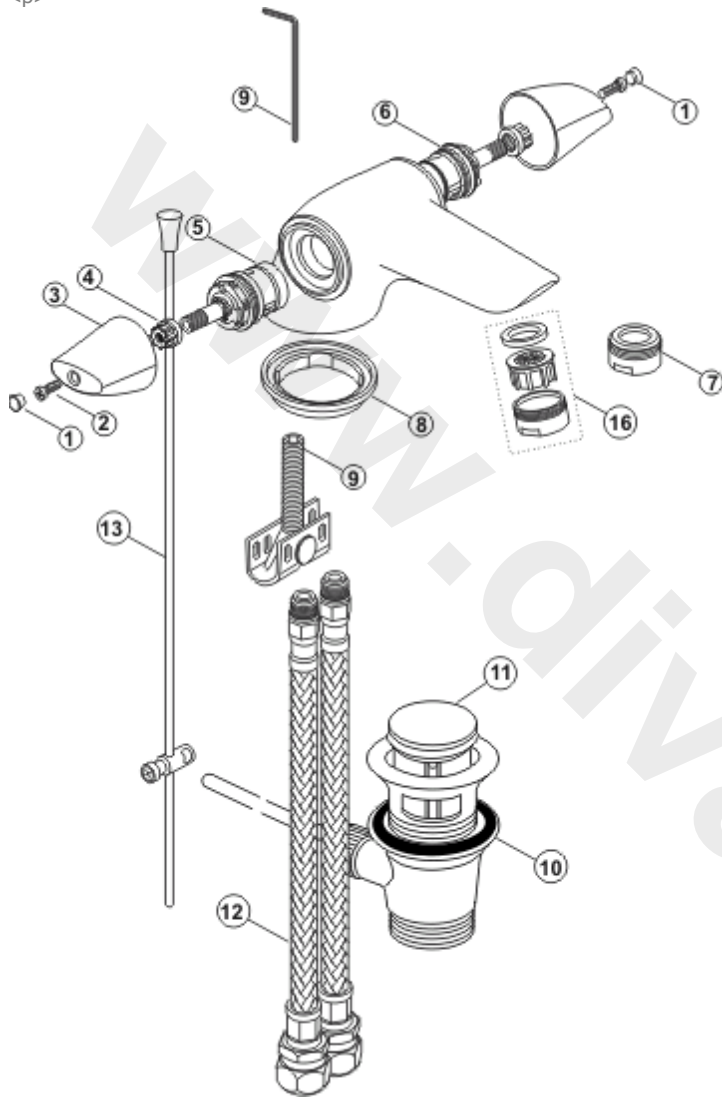

<p>

Ref.	Description
1a	Red index button
1b	Blue index button
2	Screw M4 x 12mm
3	Ceraplan Disc handle
4	Drive insert
5	1/2" SE cartridge hot
6	1/2" SE cartridge cold
7	Flow straightener insert (supplied separately)
8	Sealing washer
9	Top-fix clamp
9a	Allen key for top-fix clamp
10	Pop-up waste complete
11	Pop-up waste plug
12	Flexible inlet tails
13	Pop-up rod complete with clamp
16	Aerator fitted as standard

Part No.
B960516NU
B960517NU
B960599NU
B960597AA
E960053NU
S960025NU
S960025NU
A962713NU
A961302NU
A960949NU
A960949NU
E950612AA
A961226AA
S960172NU
B964883AA
B960754AA

NB -- colour/finish options

Chrome = AA