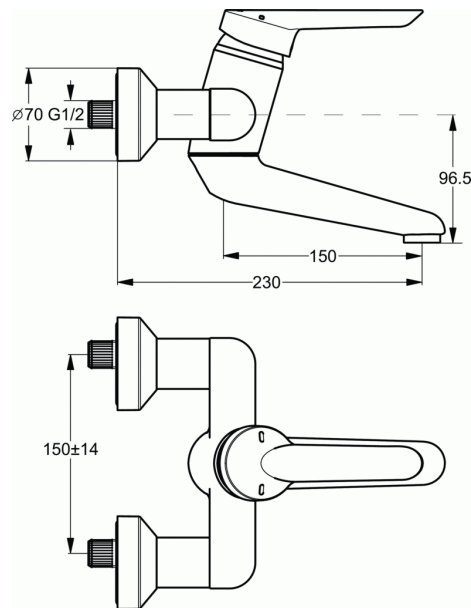

CERAPLUS

Exposed basin mixer with 150 mm spout, On-Off S-connectors with noise reducers

Exposed basin mixer with 150 mm spout, On-Off S-connectors with noise reducers

On-Off S-connectors with noise reducers
Aerator - PCA Laminar M24x1 Full Flow; Anti-vandal
Ideal Standard 47 mm ceramic cartridge with CLICK
Hot Water Temperature Control
Handle - 120 mm, with red and blue indicators
Spout 150 mm
Spout fixation options for: middle position fixation; limited rotation $\pm 45^\circ$
Non-limited rotation
Sealed escutcheons
Covered nuts

VARIANTS

Exposed basin mixer with 250 mm spout, On-Off S-connectors with noise reducers B8216
Exposed basin mixer with 150 mm spout standard with S-connectors with noise reducers B8312
Exposed basin mixer with 250 mm spout standard with S-connectors with noise reducers B8313